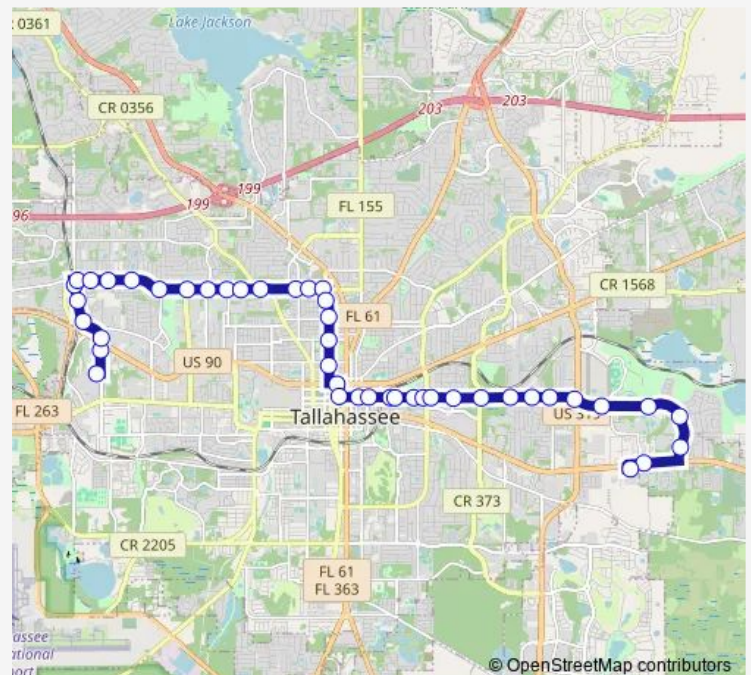

W Tharpe ST AT MLK Eb

Bronough AT Tenth AVE Sb

Bronough AT Seventh Sb

Route schedule

TSC Circle — Apalachee Parkway Walmart

Monday 06:00-18:00

Tuesday 06:00-18:00

Wednesday 06:00-18:00

Thursday 06:00-18:00

Friday 06:00-18:00

Saturday —

Sunday —

Route info

Direction: TSC Circle

Stops: 44

Trip Duration: 1 hour 0 min

■ E — Evergreen

Bronough AT Fourth Sb

Bronough AT Georgia Sb

Plaza Gate 12

S Adams ST AT W Park AVE Sb

E Park AVE S Meridian ST Eb

Park AND Franklin Eb

E Park AVE Broward ST Eb

E Park AVE S Adams ST Wb

Plaza Gate 17

Duval AT Georgia Nb

Duval AT Forth Nb

Duval Street AND Seventh Avenue Nb

MLK JR Blvd AT 10th AVE Nb

Route schedule

Apalachee Parkway Walmart — TSC Circle