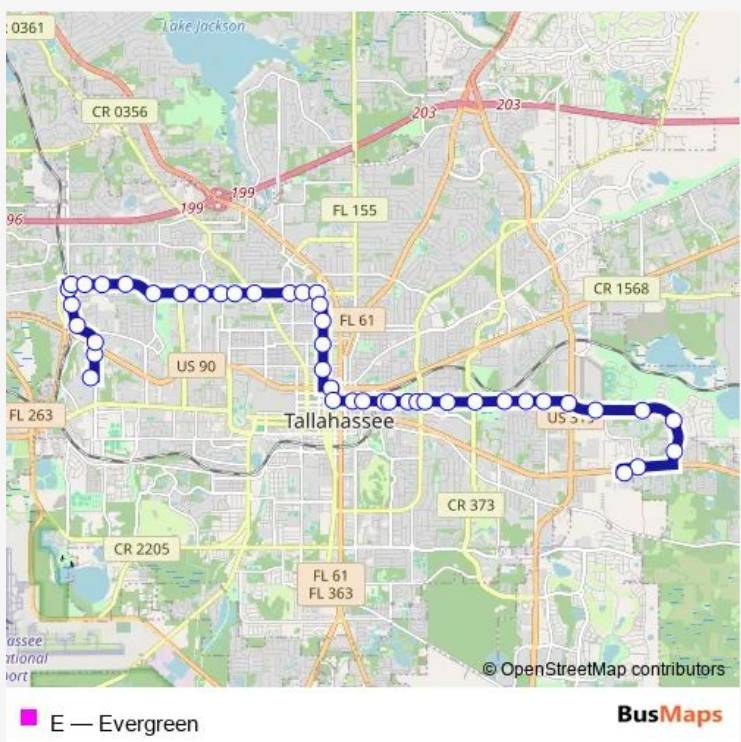

Direction
 TSC Circle — Apalachee Parkway Walmart
 44 stops
[Open route schedule](#)

- TSC Circle
- Appleyard AND Tennessee Nb
- Mission RD AT Appleyard DR Nb
- N Mission RD Greenon LN Nb
- N Mission RD Rexwood DR Nb
- N Mission RD AT Tharpe ST Nb
- Tharpe Street AT Mission RD Nb
- W Tharpe ST Burns ST Eb
- W Tharpe ST Trimble RD Eb
- W Tharpe ST Falcon Crest Eb
- W Tharpe ST SAN Luis Eb
- W Tharpe ST Godby High
- Tharpe AT High FAR Side Eb
- Tharpe Street AT Colorado ST Eb
- 1325 W Tharpe ST Eb
- W Tharpe ST AT OLD Bainbridge Eb
- W Tharpe ST AT Gibbs Drive Eb
- W Tharpe ST Dawsey ST Eb
- W Tharpe ST AT MLK Eb
- Bronough AT Tenth AVE Sb
- Bronough AT Seventh Sb

Route schedule
 TSC Circle — Apalachee Parkway Walmart

Monday	06:00-18:00
Tuesday	06:00-18:00
Wednesday	06:00-18:00
Thursday	06:00-18:00
Friday	06:00-18:00
Saturday	—
Sunday	—

Route info
 Direction: TSC Circle
 Stops: 44
 Trip Duration: 1 hour 0 min

Plaza Gate 17

Duval AT Georgia Nb

Duval AT Forth Nb

Duval Street AND Seventh Avenue Nb

MLK JR Blvd AT 10th AVE Nb

Route schedule

Apalachee Parkway Walmart — TSC Circle

Monday 06:30-18:00

Tuesday 06:30-18:00

Wednesday 06:30-18:00

Thursday 06:30-18:00

Friday 06:30-18:00

Saturday —

Sunday —

Route info

Direction: Apalachee Parkway Walmart