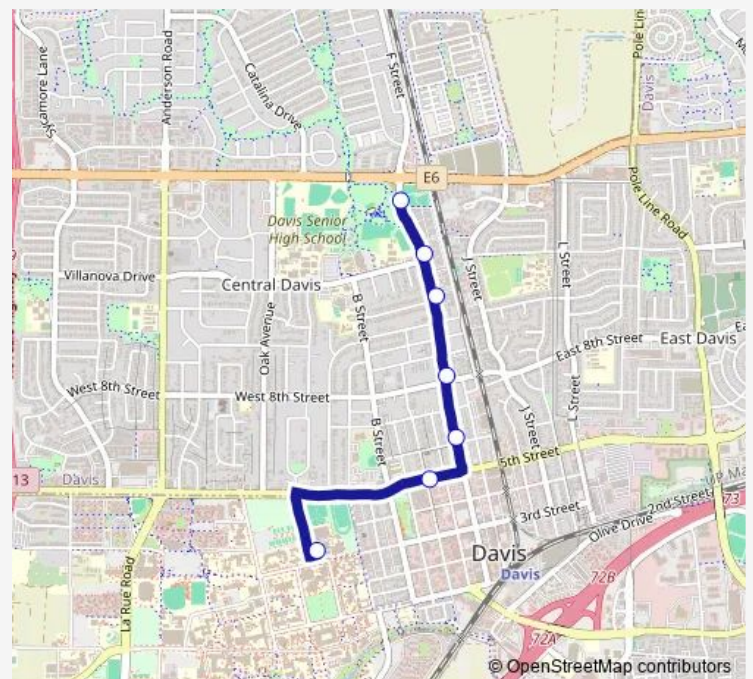

J St & Drexel Drive/Holmes Junior High (Sb)

J St & Alice St (Sb)

8th St & J St (Wb)

8th St & G St (Wb)

F St & 8th St (Sb)

F St & 6th St/Davis Food Co-op (Sb)

5th Street & D Street / Downtown (Wb)

Russell Blvd & A Street/City Hall (Wb)

Route info

Direction: F St & Covell Blvd (Nb)

Stops: 11

Trip Duration: 0 hour 12 min

E — Downtown/F St/J St

Direction

Memorial Union & East Island (Sb) — F St & Covell Blvd (Nb)

7 stops

Sunday —

Route info

Direction: Memorial Union & East Island (Sb)

Stops: 7

Trip Duration: 0 hour 8 min

Direction

F St & Covell Blvd (Nb) — Memorial Union Terminal & Howard Way (Nb)

10 stops

Tuesday 07:33-19:48

Wednesday 07:33-19:48

Thursday 07:33-19:48

Friday 07:33-19:48

Saturday —

Sunday —

Route info

Direction: F St & Covell Blvd (Nb)