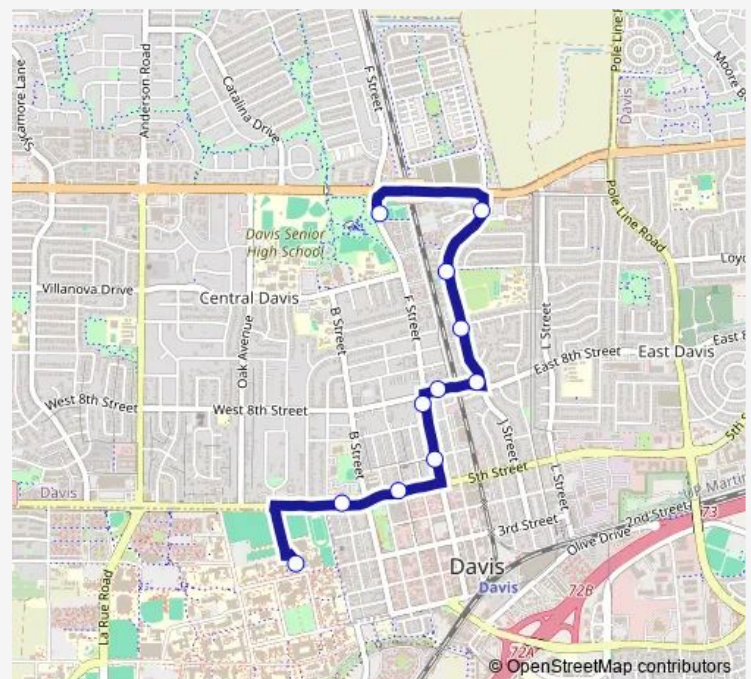

### Route schedule

F St & Covell Blvd (Nb) — Memorial Union & East Island (Sb)

Monday 07:03-21:48

Tuesday 07:03-21:48

Wednesday 07:03-21:48

Thursday 07:03-21:48

Friday 07:03-21:48

Saturday —

### Route info

Direction: F St & Covell Blvd (Nb)

Stops: 11

Trip Duration: 0 hour 12 min

E — Downtown/F St/J St

## Route info

Direction: Memorial Union & East Island (Sb)

Stops: 7

Trip Duration: 0 hour 8 min

**Direction**

F St &amp; Covell Blvd (Nb) — Memorial Union Terminal &amp; Howard Way (Nb)

10 stops

[Open route schedule](#)

Wednesday 07:33-19:48

Thursday 07:33-19:48

Friday 07:33-19:48

Saturday —

Sunday —

**Route info**

Direction: F St &amp; Covell Blvd (Nb)

Stops: 10