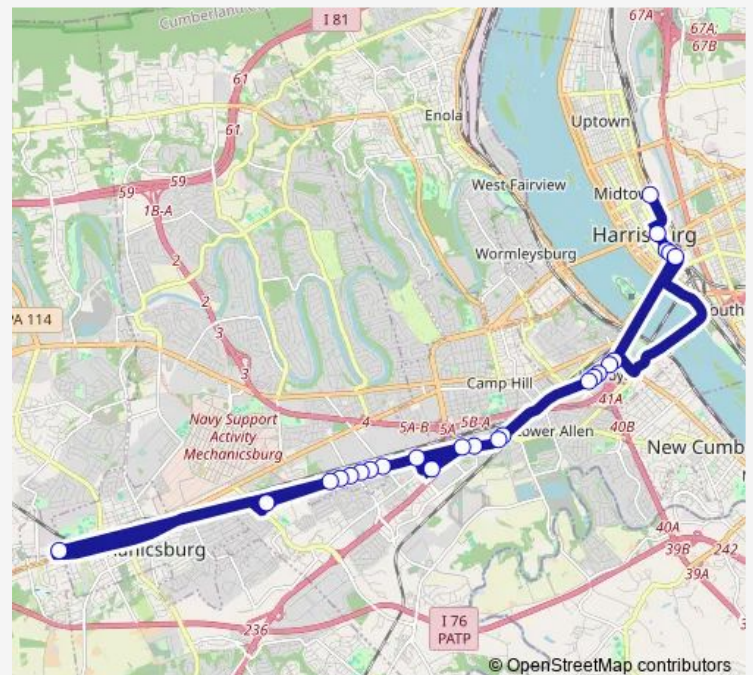

E Main St opp. S Spruce St

Main St opp. Market St (Shiremanstown)

Eberly Ave & W Main St

Route schedule

N 7th St & Basin St (Pheaa) — Rutter's (Mechanicsburg)

Monday 16:40

Tuesday 16:40

Wednesday 16:40

Thursday 16:40

Friday 16:40

Saturday —

Sunday —

Route info

Direction: N 7th St & Basin St (Pheaa)

Stops: 24

Trip Duration: 0 hour 56 min

E — Simpson Ferry Road

W Main St & Rupp Ave

Weis Markets (Simpson Ferry Rd)

Rutter's (Mechanicsburg)

Direction

Rutter's (Mechanicsburg) — N 7th St & Basin St (Pheaa)

28 stops

[Open route schedule](#)

Friday 07:05

Saturday —

Sunday —

Route info

Direction: Rutter's (Mechanicsburg)

Stops: 28

Trip Duration: 0 hour 46 min

N 6th St opp. Verbeke St