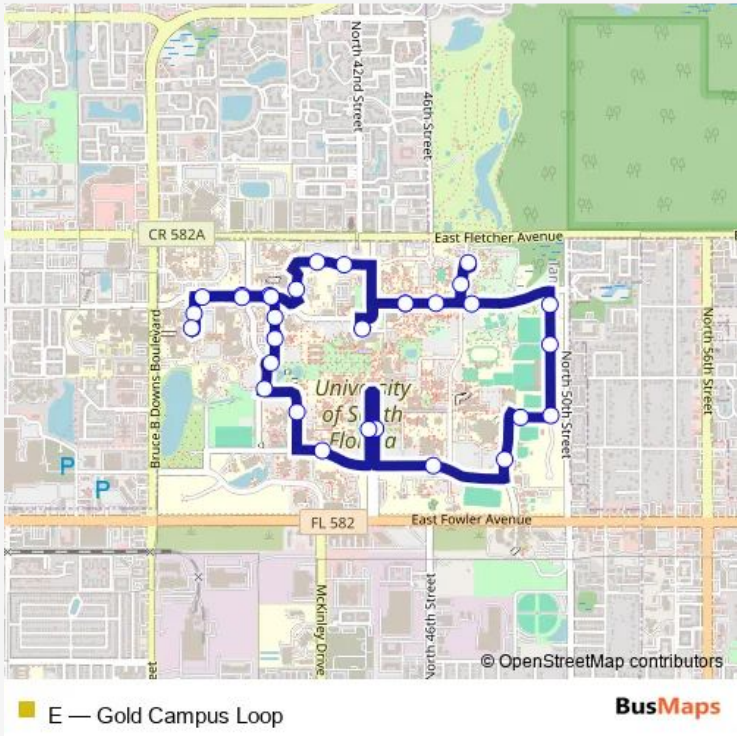

Bus E Gold Campus Loop

[Go to website](#)

Direction
 Holly Mail Room — Holly Mail Room
 31 stops
[Open route schedule](#)

- Holly Mail Room
- Maple Suites at Holly
- Greek Housing
- Cypress Apartments
- Lot 35
- Park and Ride Lot 18 at Par Course
- Park and Ride Lot 18 at Softball Fields
- Park and Ride Lot 18 at Soccer Fields
- Lee Roy Selmon Athletics Center
- Sun Dome East
- Business North
- Library Lib
- Math & Engineering
- Center for Transportation Research
- Science Center
- The Lakes
- Fine Arts
- Psychology Center
- School of Music West
- Morsani Center
- Holly at Magnolia Drive

Route schedule
 Holly Mail Room — Holly Mail Room

Monday	07:00
Tuesday	07:00
Wednesday	07:00
Thursday	07:00
Friday	07:00
Saturday	—
Sunday	—

Route info
 Direction: Holly Mail Room
 Stops: 31
 Trip Duration: 0 hour 26 min

The Well (Lot 34)

College of Nursing

Holly at USF Health Drive

Moffitt Tower

Moffitt Research

Bull Runner Office

Park and Ride Lot 43 to Marshall Center

Lot 44

Marshall Student Center

Holly Mail Room

E Bus time schedules and route maps are available in an offline PDF at busmaps.com. Use the busmaps.com website to see live bus times, train schedule or subway schedule, and step-by-step directions for all public transit in Tampa