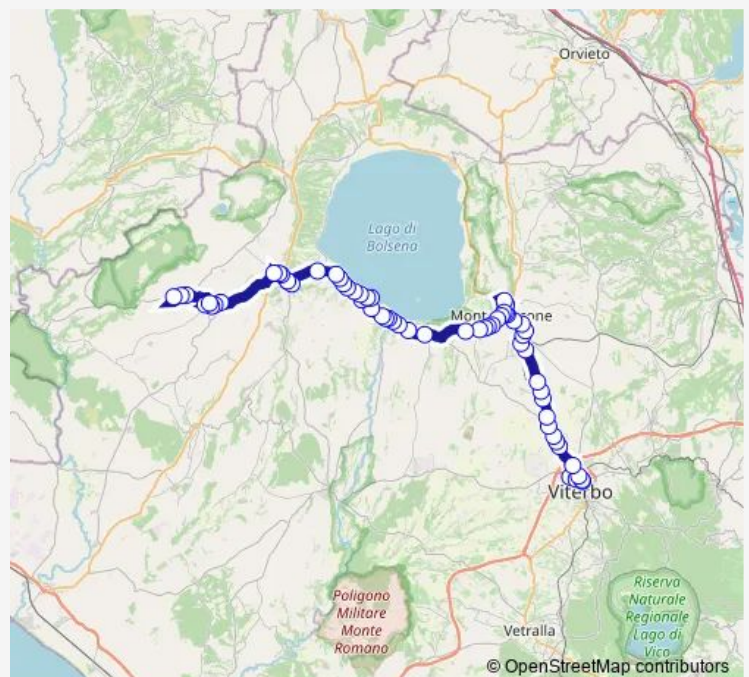

Route schedule

VITERBO | Riello # f641 — Farnese | Piazza Umberto I # f407

Monday	—
Tuesday	13:05
Wednesday	—
Thursday	—
Friday	—
Saturday	—
Sunday	—

Route info

Direction: VITERBO | Riello # f641

Stops: 65

Trip Duration: 1 hour 15 min

Viterbo - Farnese # Va924a

Montefiascone | Via Orvietana Via Cassia # f599

Montefiascone | Via Santa Maria Grazie # f600

Montefiascone | Via Salotti Via Moro # f601

Montefiascone | Piazzale Roma # f15147