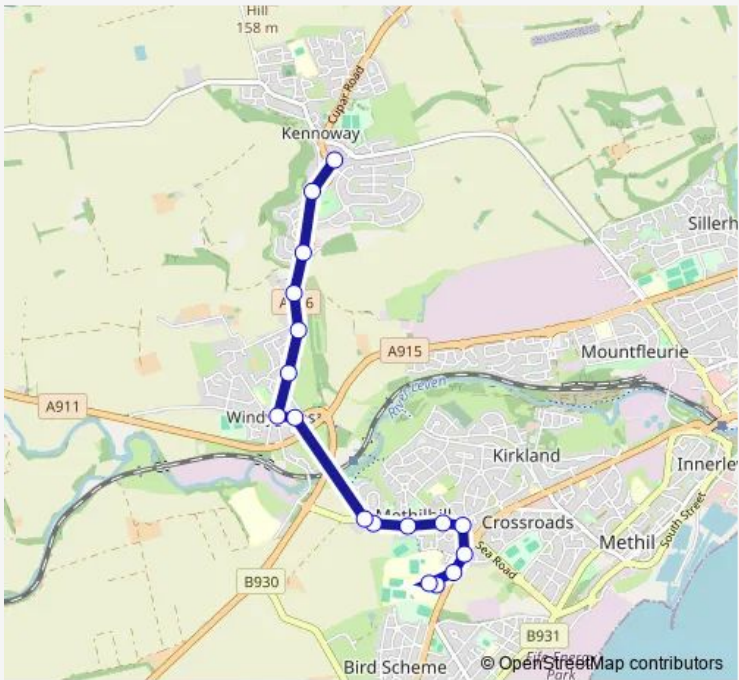

Bus LA8 Levenmouth Academy - Denhead turning circle

[Go to website](#)

Direction
 Levenmouth Academy — Kennoway Shops
 17 stops
[Open route schedule](#)

- Levenmouth Academy
- Levenmouth Academy
- Methilhaven Home
- Toll Avenue
- Grieve Street
- Bowling Club
- Herd Crescent
- Simon Crescent
- Ashgrove Court
- Durie Vale
- Windygates Cross
- Fernhill Drive
- Kennoway Burns -Top
- The Burns
- Sandy Brae Industrial Estate
- The Causeway
- Kennoway Shops

Route schedule
 Levenmouth Academy — Kennoway Shops

Monday	15:25
Tuesday	15:25
Wednesday	14:35
Thursday	14:35
Friday	14:35
Saturday	—
Sunday	—

Route info
 Direction: Levenmouth Academy
 Stops: 17
 Trip Duration: 0 hour 27 min

■ LA8 — Levenmouth Academy - Denhead turning circle **BusMaps**

Direction

Kennoway Shops — Levenmouth Academy

14 stops

[Open route schedule](#)

Kennoway Shops

Sandy Brae - Top

Sandy Brae Industrial Estate

Toll Avenue

Methilhaven Home

Levenmouth Academy

Route schedule

Kennoway Shops — Levenmouth Academy

Monday	08:17
Tuesday	08:17
Wednesday	08:17
Thursday	08:17
Friday	08:17
Saturday	—
Sunday	—

Route info

Direction: Kennoway Shops