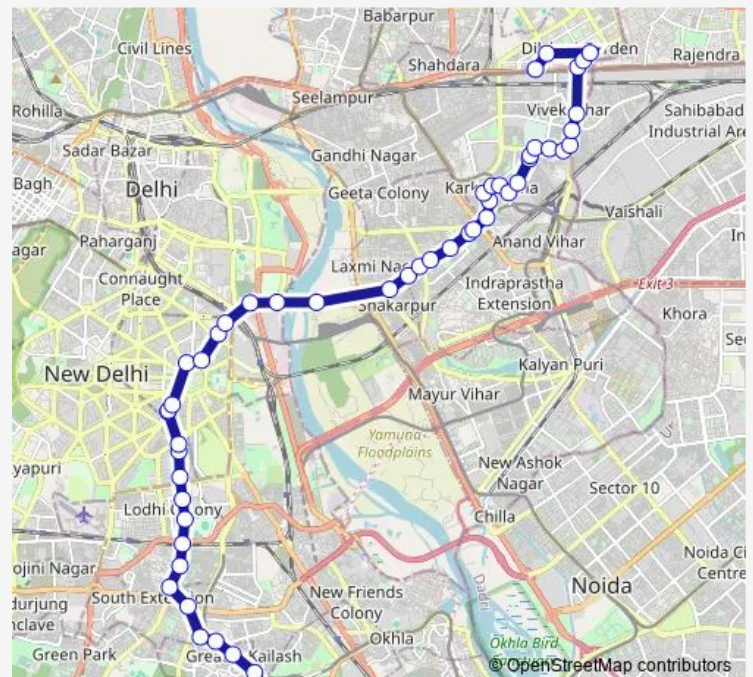

### Route schedule

Nehru Place Terminal — Dilshad Garden GT Road

Monday 05:35-20:28

Tuesday 05:35-20:28

Wednesday 05:35-20:28

Thursday 05:35-20:28

Friday 05:35-20:28

Saturday 05:35-20:28

### Route info

Direction: Nehru Place Terminal

Stops: 52

Trip Duration: 1 hour 37 min

■ 375up

BusMaps

Tilak Bridge

Ito