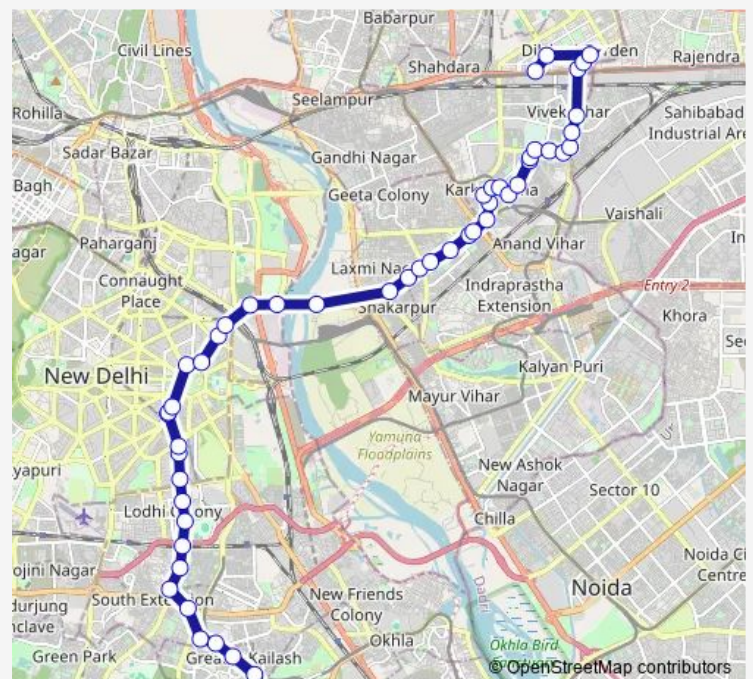

Thursday 05:35-20:28

Friday 05:35-20:28

Saturday 05:35-20:28

Sunday 05:35-20:28

Route info

Direction: Nehru Place Terminal

Stops: 52

Trip Duration: 1 hour 37 min

■ 375up

Tilak Bridge

Ito

Delhi Secretariat

Rainy Well

Laxmi Nagar Metro Station

Shakarpur

Shakarpur Crossing

Wednesday 10:15-21:50

Thursday 10:15-21:50

Friday 10:15-21:50

Saturday 10:15-21:50

Sunday 10:15-21:50

Route info

Direction: Nehru Place Terminal

Stops: 48