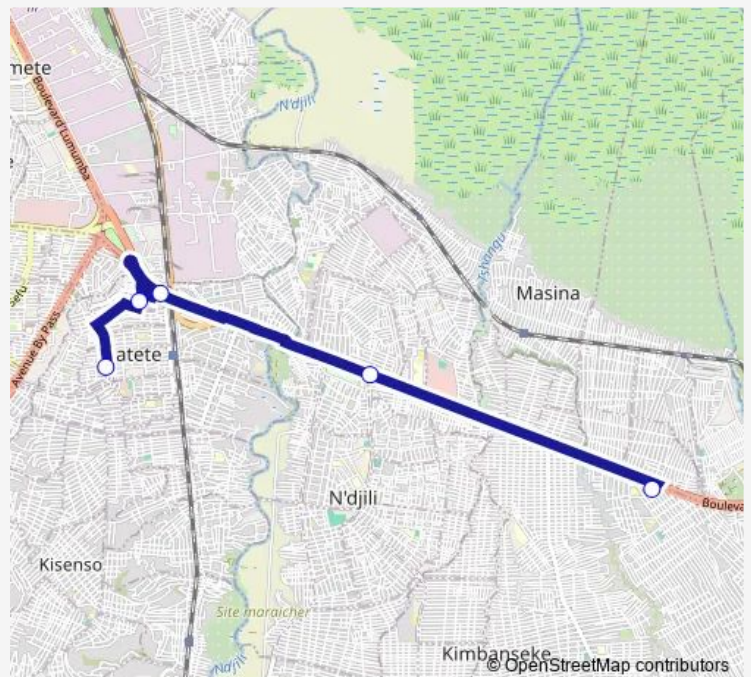

Bus Matete_TO _ Kingasani

[Go to website](#)

Direction

Unknown — Unknown

7 stops

[Open route schedule](#)

Unknown

Unknown

Tuesday 16:41

Wednesday 16:41

Thursday 16:41

Friday 16:41

Saturday —

Sunday —

Route info

Direction: Unknown

Stops: 7

Trip Duration: 1 hour 8 min

■ Matete_TO _ Kingasani

Direction

Unknown — Unknown

5 stops

[Open route schedule](#)

Unknown

Unknown

Unknown

Unknown

Unknown

Route schedule

Unknown — Unknown

Monday	18:07
Tuesday	18:07
Wednesday	18:07
Thursday	18:07
Friday	18:07
Saturday	—
Sunday	—

Route info