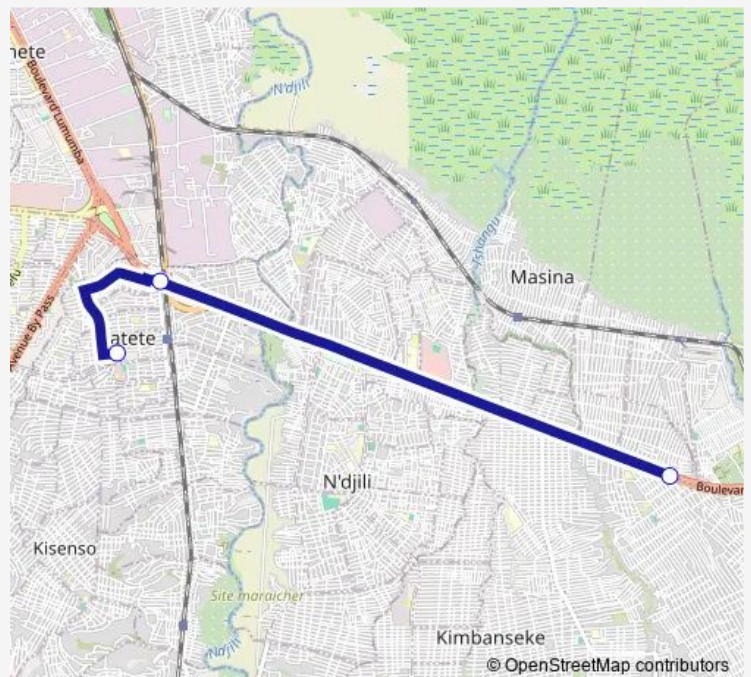

## Bus Matete\_TO \_ Kingasani

[Go to website](#)

### Direction

Inconnu — Inconnu

3 stops

[Open route schedule](#)

Inconnu

Inconnu

Inconnu

### Route schedule

Inconnu — Inconnu

Monday 07:30

Tuesday 07:30

Wednesday 07:30

Thursday 07:30

Friday 07:30

Saturday —

### Route info

Direction: Inconnu

Stops: 3

Trip Duration: 0 hour 23 min

■ Matete\_TO \_ Kingasani

Bus time schedules and route maps are available in an offline PDF at [busmaps.com](https://busmaps.com). Use the [busmaps.com](https://busmaps.com) website to see live bus times, train schedule or subway schedule, and step-by-step directions for all public transit in Kinshasa