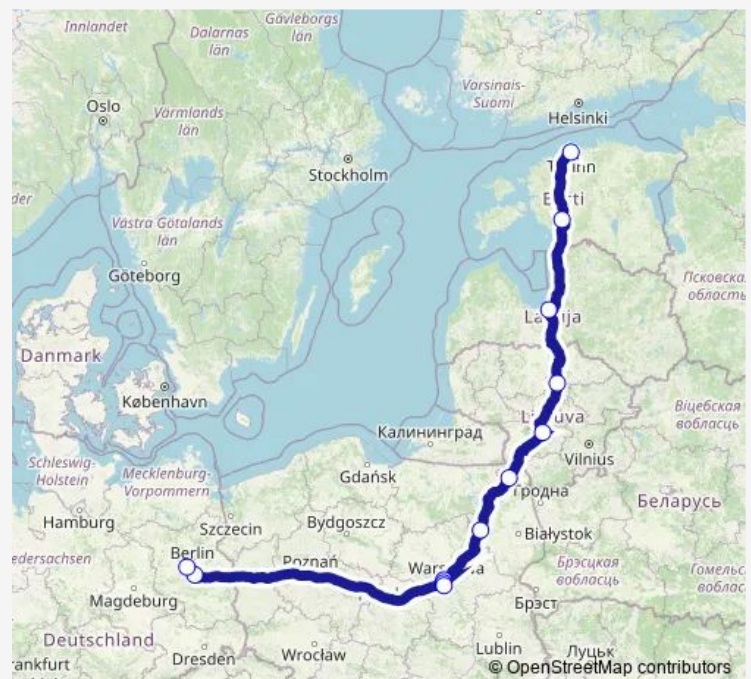

Kaunas, Bus Station

Suwalki, MOP Inees, Mickiewicza Street

Lomza, city station

Warsaw, Metro Marymont 14

Warsaw, Bus Station West

Warsaw, Chopin Airport

Berlin Airport BER (Berlin Brandenburg), Terminal 1/2

Saturday 14:30-15:30

Sunday 14:30-15:30

Route info

Direction: Tallinn, Bus Station

Stops: 12

Trip Duration: 22 hour 35 min

Direction

Berlin central bus station — Tallinn, Bus Station

12 stops

[Open route schedule](#)

Berlin central bus station

Berlin Airport BER (Berlin Brandenburg), Terminal 1/2

Warsaw, Chopin Airport

Warsaw, Bus Station West

Warsaw, Metro Marymont 14

Lomza, city station