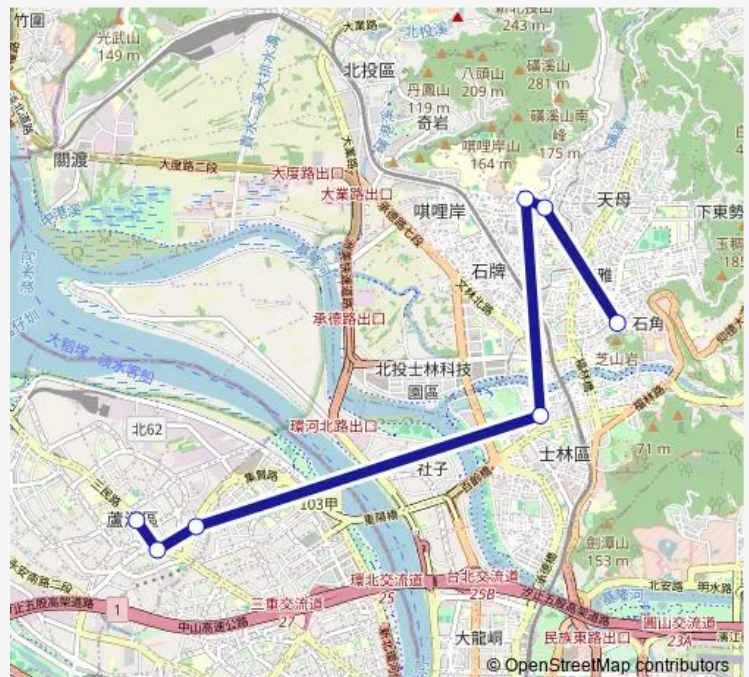

尼加拉瓜公園

新光醫院

榮總

振興醫院

陽明醫院

Route schedule

蘆洲區公所 — 陽明醫院

Monday 08:00-13:00

Tuesday 08:00-13:00

Wednesday 08:00-13:00

Thursday 08:00-13:00

Friday 08:00-13:00

Saturday —

Sunday —

Route info

Direction: 蘆洲區公所

Stops: 7

Trip Duration: 11 hour 0 min

■ F317 — 蘆洲區公所-陽明醫院

Direction

陽明醫院 — 蘆洲區公所

7 stops

[Open route schedule](#)

陽明醫院

Monday	09:00-14:00
Tuesday	09:00-14:00
Wednesday	09:00-14:00
Thursday	09:00-14:00
Friday	09:00-14:00
Saturday	—
Sunday	—

Route info

Direction: 陽明醫院

Stops: 7

Trip Duration: 15 hour 0 min

F317 Bus time schedules and route maps are available in an offline PDF at busmaps.com. Use the busmaps.com website to see live bus times, train schedule or subway schedule, and step-by-step directions for all public transit in Taipei