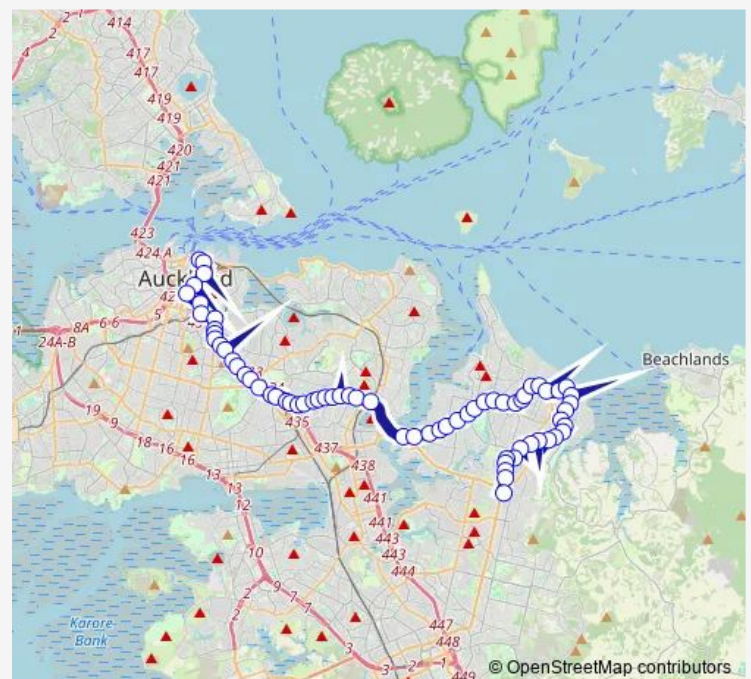

Bus 70H

[Go to website](#)

Direction

Britomart Place — Stop B Botany Town Centre

68 stops

[Open route schedule](#)

Britomart Place

Anzac Avenue/Beach Road

St Mary's Catholic School

Kalmia Street

Stop B Ellerslie

Route schedule

Britomart Place — Stop B Botany Town Centre

Monday	—
Tuesday	24:35-01:35 ⁺¹
Wednesday	—
Thursday	—
Friday	25:05-02:05 ⁺¹
Saturday	03:05-02:05 ⁺¹
Sunday	03:05

Route info

Direction: Britomart Place

Stops: 68

Trip Duration: 0 hour 55 min

70H

Ellerslie Domain

Ellerslie Panmure Highway

Ellerslie Park Road

Howick Village

Nixon Centennial Park

Howick Beach

Island View Terrace

Churchill Road

Bemrose Place

Cockle Bay School

Sandspit Road/Howick College