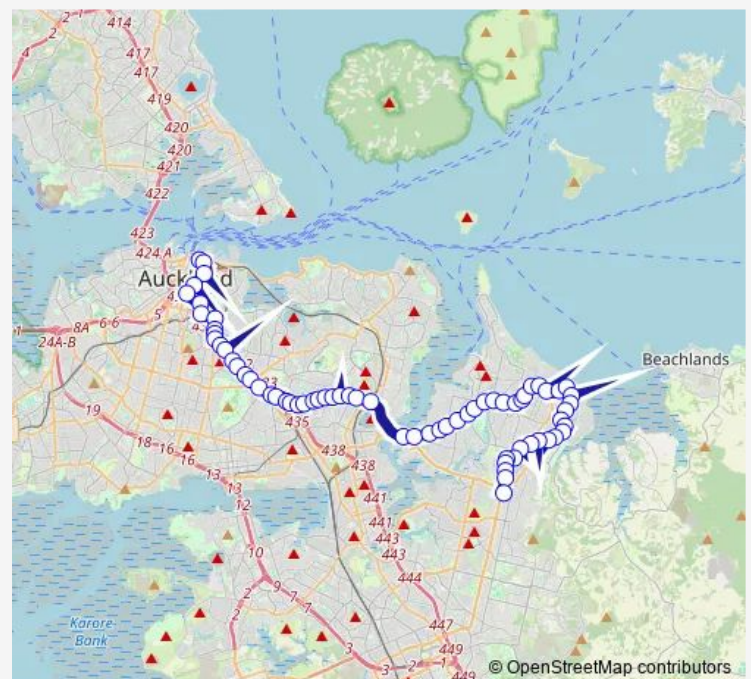

Bus 70h

[Go to website](#)

Direction

Britomart Place — Stop B Botany Town Centre

68 stops

[Open route schedule](#)

Britomart Place

Anzac Avenue/Beach Road

Thursday —

Friday 25:05-02:05⁺¹

Saturday 03:05-02:05⁺¹

Sunday 03:05

Route info

Direction: Britomart Place

Stops: 68

Trip Duration: 0 hour 55 min

70h

Ellerslie Domain

Ellerslie Panmure Highway

Ellerslie Park Road

Ballarat Street

Harrison Road

Ellerslie Panmure Highway/Stanhope Road

Ellerslie Panmure Highway/Harris Road

Vincent Street

Howick Medical Centre

Bleakhouse Road

Stockade Hill

Howick Village

Nixon Centennial Park

Howick Beach

Island View Terrace