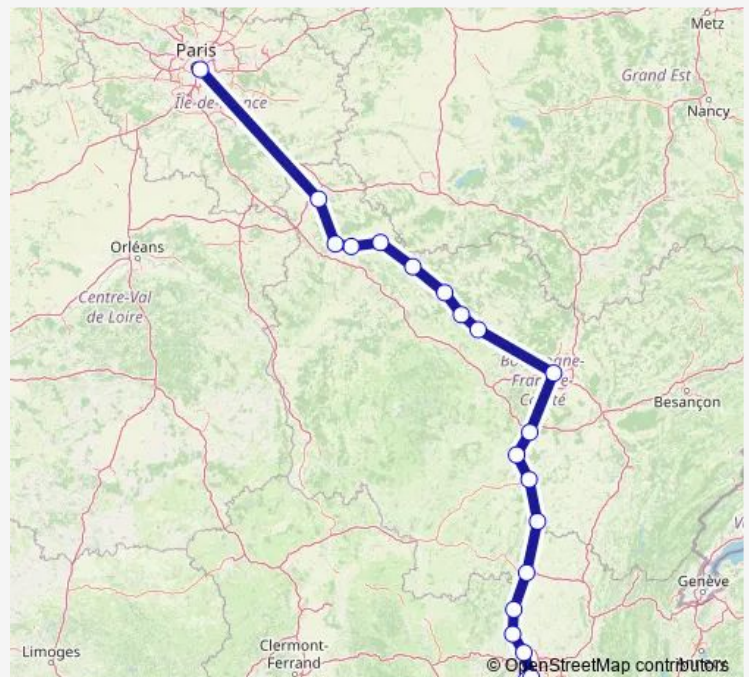

Rail K7 Paris - Lyon P D

[Go to website](#)

Direction

Paris Gare de Lyon Hall 1 - 2 — Montereau

2 stops

[Open route schedule](#)

Paris Gare de Lyon Hall 1 - 2

Montereau

Route schedule

Paris Gare de Lyon Hall 1 - 2 — Montereau

Monday	—
Tuesday	11:35
Wednesday	11:35
Thursday	11:35
Friday	—
Saturday	—
Sunday	—

Route info

Direction: Paris Gare de Lyon Hall 1 - 2

Stops: 2

Trip Duration: 0 hour 41 min

■ K7 — Paris - Lyon P D

Direction

Dijon — Lyon Part Dieu

11 stops

[Open route schedule](#)

Dijon

Beaune

Chagny