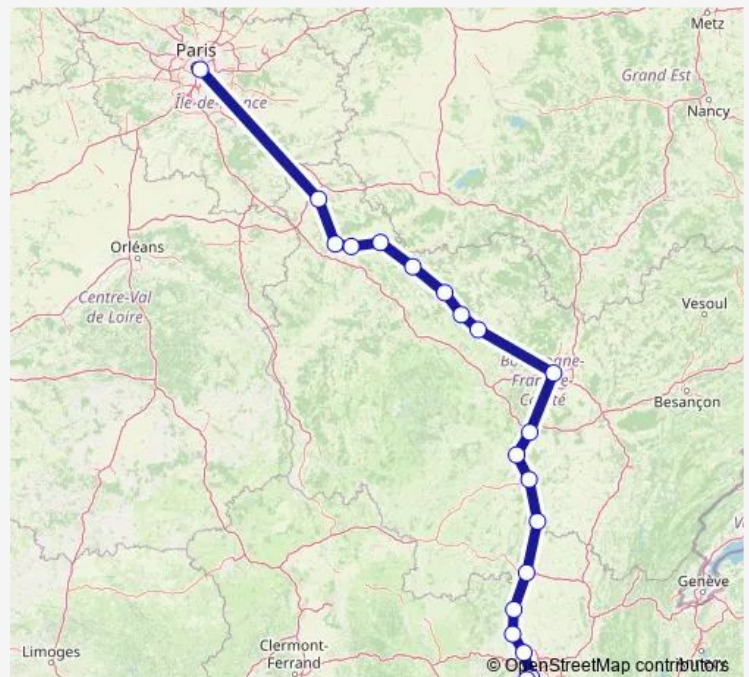

## Rail K7 Paris - Lyon P D

[Go to website](#)

### Direction

Paris Gare de Lyon Hall 1 - 2 — Montereau

2 stops

[Open route schedule](#)

Paris Gare de Lyon Hall 1 - 2

Montereau

### Route schedule

Paris Gare de Lyon Hall 1 - 2 — Montereau

Monday	—
Tuesday	11:35
Wednesday	11:35
Thursday	11:35
Friday	—
Saturday	—
Sunday	—

### Route info

Direction: Paris Gare de Lyon Hall 1 - 2

Stops: 2

Trip Duration: 0 hour 41 min

■ K7 — Paris - Lyon P D