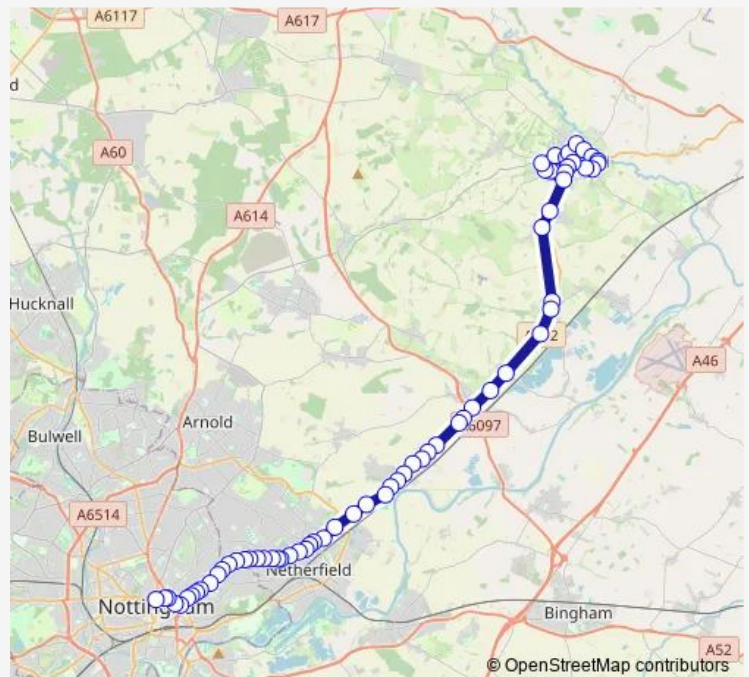

NTU Brackenhurst Campus

Nottingham Road

Orchard View

Route schedule

Hillside Drive — King Street

Monday —

Tuesday —

Wednesday —

Thursday —

Friday 00:38-03:38

Saturday 00:38-03:38

Sunday —

Route info

Direction: Hillside Drive

Stops: 66

Trip Duration: 0 hour 47 min

N26 — Nightbus Nottingham-Southwell

Corner Croft

Station Road

Crossroads

Gonalston Farm

War Memorial

Brakes Farm

Skithorne Rise

00:00-03:00

Sunday

—

Route info

Direction: King Street

Stops: 49

Trip Duration: 0 hour 38 min

Nottingham Road