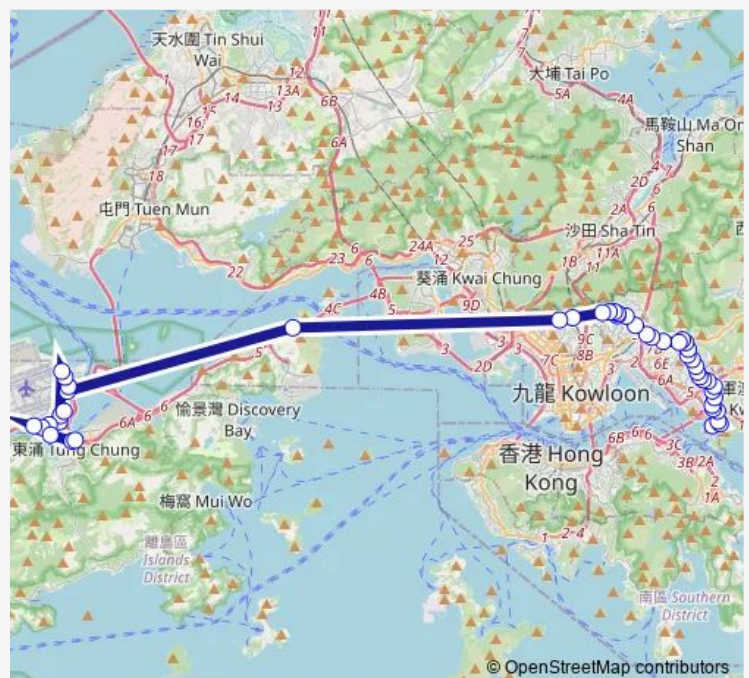

### Route schedule

[Ctb] YAU Tong[[Kmb] YAU Tong BUS Terminus — [Ctb] Tung Chung Station[[Lwb+Ctb] Tung Chung Station BUS Terminus/<Br>Tung Chung Station[[Lwb] Tung Chung Station BUS Terminus][Nlb] Tung Chung MTR Station

### Route info

Direction: [Ctb] YAU Tong[[Kmb] YAU Tong BUS Terminus

Stops: 46

Trip Duration: 1 hour 51 min

■ N26 — YAU Tong - Tung Chung Station

[Ctb] SAU LOK House SAU MAU Ping Estate, SAU Ming Road[[Kmb+Ctb] SAU LOK House/<Br>Sau LOK House SAU MAU Ping Estate, SAU Ming Road[[Kmb] SAU LOK House