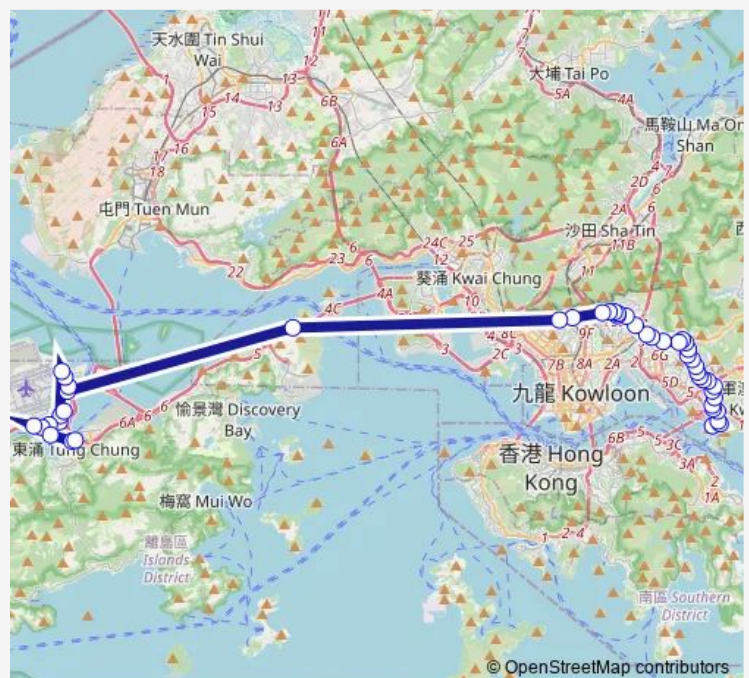

Route schedule

[Ctb] YAU Tong[[Kmb] YAU Tong BUS Terminus — [Ctb] Tung Chung Station[[Lwb+Ctb] Tung Chung Station BUS Terminus/
Tung Chung Station[[Lwb] Tung Chung Station BUS Terminus][Nlb] Tung Chung MTR Station

Stops: 46

Trip Duration: 1 hour 58 min

■ N26 — YAU Tong - Tung Chung Station

[Ctb] SAU LOK House SAU MAU Ping Estate, SAU Ming Road[[Kmb+Ctb] SAU LOK House/
Sau LOK House SAU MAU Ping Estate, SAU Ming Road[[Kmb] SAU LOK House