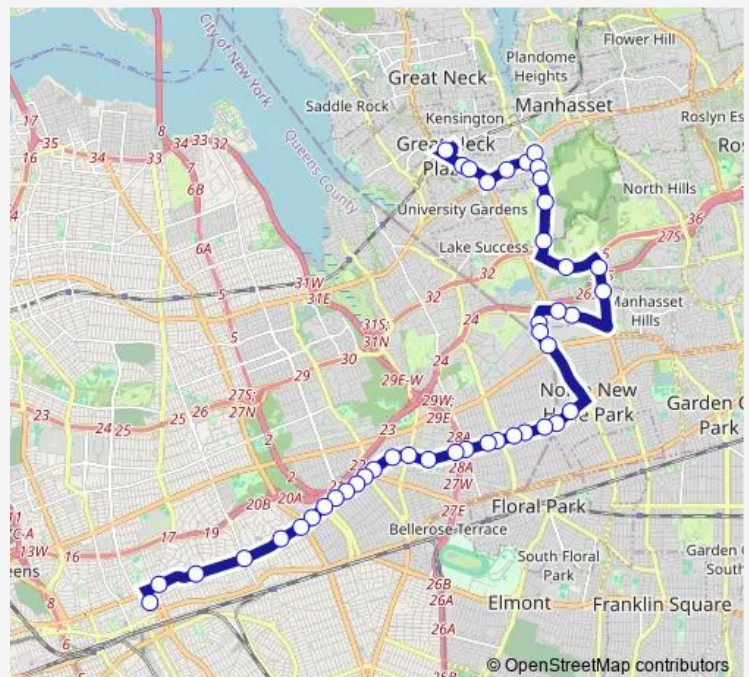

Little Neck Pw / Hillside

### Route schedule

Jamaica Bus Term — (arr.) Great Neck Sta / North

Monday 06:00-09:08

Tuesday 06:00-09:08

Wednesday 06:00-09:08

Thursday 06:00-09:08

Friday 06:00-09:08

Saturday —

### Route info

Direction: Jamaica Bus Term

Stops: 45

Trip Duration: 1 hour 11 min

n26 — Hillside Av / Lakeville Rd

256 St / Hillside

\*Flag\* 259 St / Hillside

261 St / Hillside