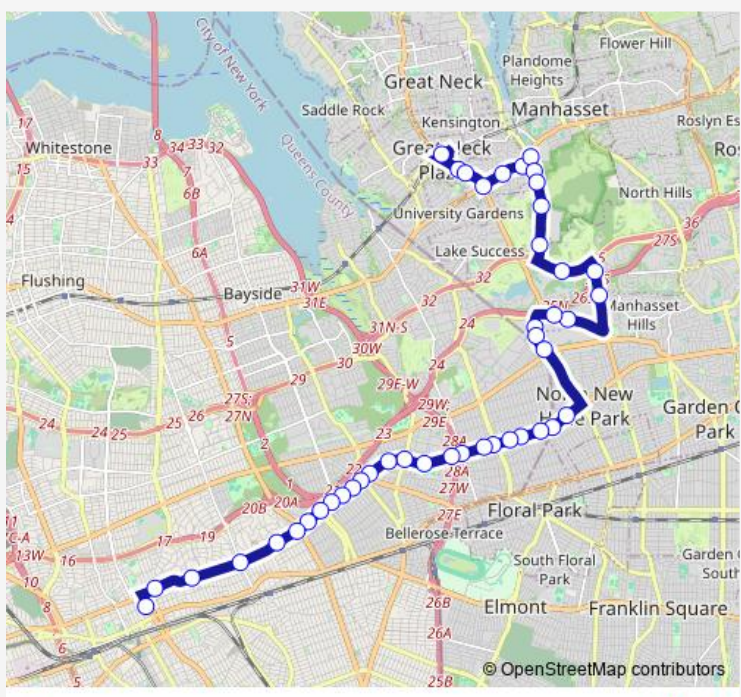

**Bus n26 Hillside Av / Lakeville Rd**

[Go to website](#)

**Direction**  
 (arr.) Great Neck Sta / North — Jamaica Bus Term  
 44 stops  
[Open route schedule](#)

- (arr.) Great Neck Sta / North
- Middle Neck Rd + Brompton Rd
- Middle Neck Rd & Darley Rd
- Northern Blvd & Lakeville Rd
- Northern Blvd Opp Susquehanna Ave
- Northern Blvd Opp Schenck Ave
- Community Dr + Northern Blvd
- Community Dr & High St
- Community Dr + Pond Hill Rd
- North Shore Univ Hosp
- Community Dr Opp #400
- LIE Service Rd & G.N H.S.
- New Hyde Park Rd. & Hollow lane
- New Hyde Park Rd Opp Suburban Gate
- Nevada Dr & Marcus Ave
- 36586
- Lakeville Rd&Marcus Av(400-410-420)
- LI Jewish Medical Ctr
- Lakeville Rd + Hewlett St
- 4th St / Hillside
- Langdale St / Hillside

**Route info**  
 Direction: (arr.) Great Neck Sta / North  
 Stops: 44  
 Trip Duration: 1 hour 18 min

n26 — Hillside Av / Lakeville Rd **BusMaps**

266 St / Hillside

261 St / Hillside

258 St / Hillside

Little Neck Pw / Hillside

## Route info

Direction: Jamaica Bus Term

Stops: 45

Trip Duration: 1 hour 16 min

N 1 St / Hillside

Hillside Bl / Hillside

Lakeville Rd & Union Tpke

Lakeville Rd Opp Hewlett St

(arr.) Great Neck Sta / North

n26 Bus time schedules and route maps are available in an offline PDF at [busmaps.com](https://busmaps.com). Use the [busmaps.com](https://busmaps.com) website to see live bus times, train schedule or subway schedule, and step-by-step directions for all public transit in Mineola