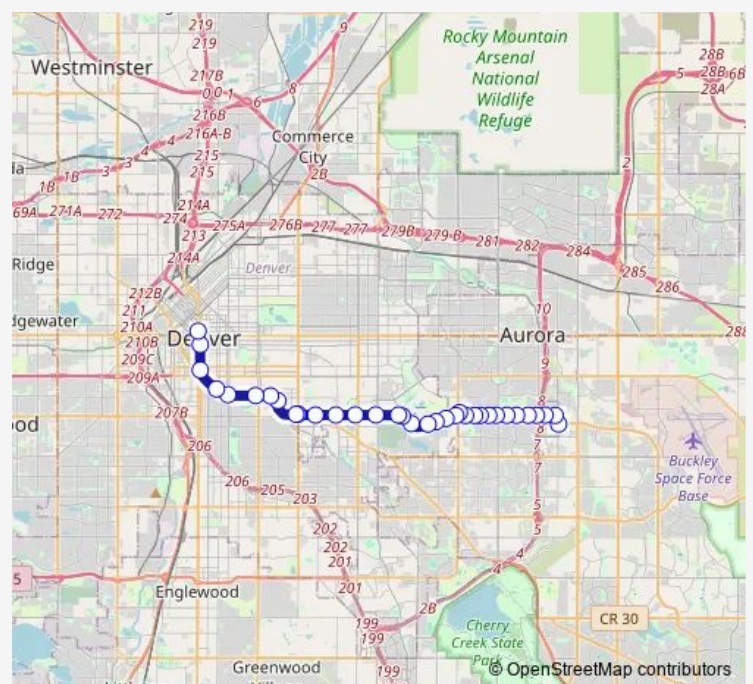

Bus 3I East Alameda Limited

[Go to website](#)

Direction
 Aurora Metro Center Stn Gate F — Civic Center Station
 (16th Drop-Off)

34 stops

[Open route schedule](#)

- Aurora Metro Center Stn Gate F
- Alameda Ave & S Sable Blvd
- Alameda Ave & S Abilene St
- Alameda Ave & S Potomac St
- Alameda Ave & S Xapary St
- Alameda Ave & S Revere St
- Alameda Ave & S Troy St
- Alameda Ave & S Peoria St
- Alameda Ave & S Nome St
- Alameda Ave & S Moline St
- Alameda Ave & S Lansing St
- Alameda Ave & S Jamaica Way
- Alameda & Havana Pnr
- Alameda Ave & S Havana St
- Alameda Ave & S Galena Way
- Alameda Ave & S Dayton St
- Alameda Ave & S Clinton St
- 8600 Block Alameda Ave
- 8500 Block Alameda Ave
- Alameda Ave & Fairmount Dr
- Alameda Ave & S Quebec St

Route schedule

Aurora Metro Center Stn Gate F — Civic Center Station
 (16th Drop-Off)

Monday	06:03-08:00
Tuesday	06:03-08:00
Wednesday	06:03-08:00
Thursday	06:03-08:00
Friday	06:03-08:00
Saturday	—
Sunday	—

Route info

Direction: Aurora Metro Center Stn Gate F

Stops: 34

Trip Duration: 0 hour 42 min

3I — East Alameda Limited

Alameda Ave & S Monaco Pkwy

Alameda Ave & S Holly St

Alameda Ave & S Dahlia St

Alameda Ave & S Colorado Blvd Nearside

Alameda Ave & S Colorado Blvd Farside

Steele St & Ellsworth Ave

1st Ave & Fillmore Plaza

1st Ave & University Blvd

Speer Blvd & Downing St

Speer Blvd & Washington St

Lincoln St & 7th Ave