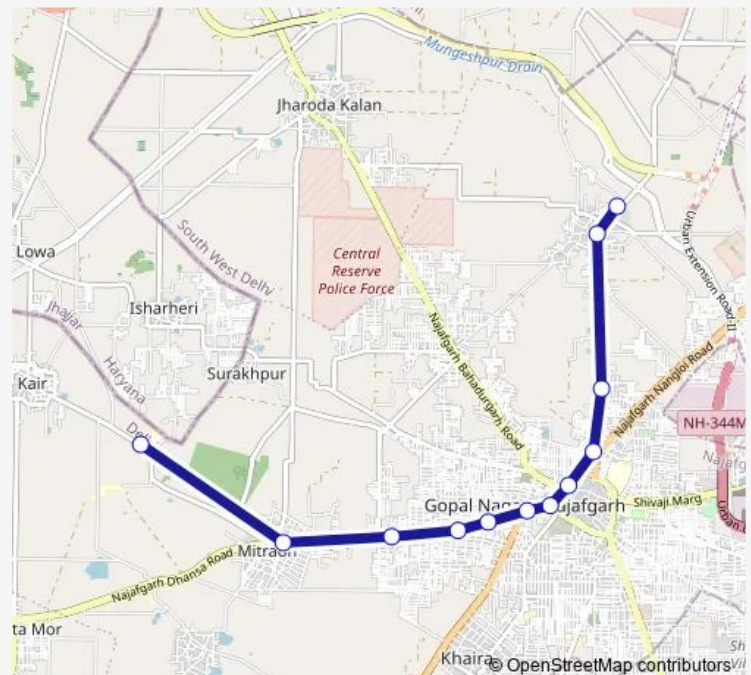

Bus 876lnkstldown

[Go to website](#)

Direction

Kair Depot — Dichau Kalan School

12 stops

[Open route schedule](#)

Kair Depot

Mitraon Village

Indra Service Station

Nanak Piyau

Prem Nursary

Khera More / Ghuman Hera Crossing

Nazafgarh Dhansa More

Jharoda Crossing

Dichau Chowk

Shiv Enclave Dichau

Dichau Village

Dichau Kalan School

Route schedule

Kair Depot — Dichau Kalan School

Monday 04:56-20:25

Tuesday 04:56-20:25

Wednesday 04:56-20:25

Thursday 04:56-20:25

Friday 04:56-20:25

Saturday 04:56-20:25

Sunday 04:56-20:25

Route info

Direction: Kair Depot

Stops: 12

Trip Duration: 0 hour 34 min

876lnkstldown