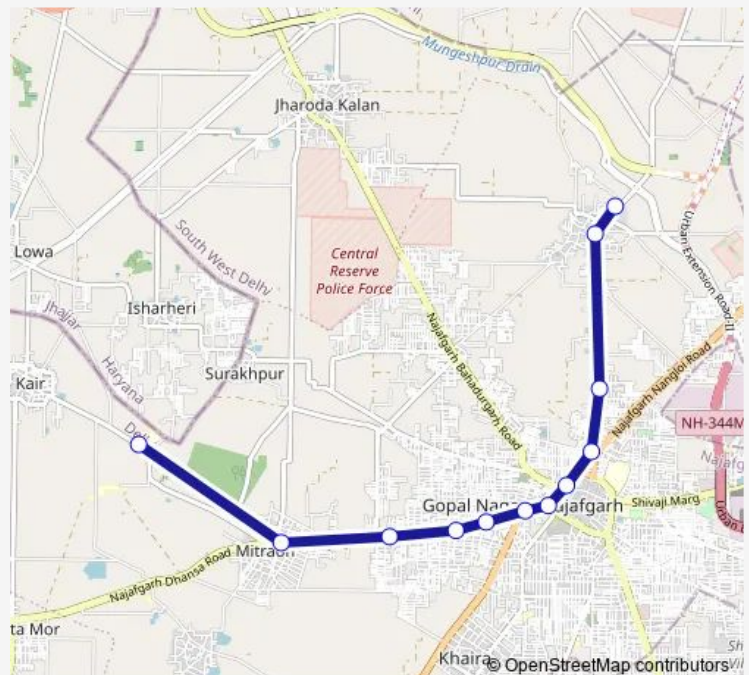

Bus 876lnkstldown

[Go to website](#)

Direction

Kair Depot — Dichau Kalan School

12 stops

[Open route schedule](#)

Kair Depot

Mitraon Village

Indra Service Station

Nanak Piyau

Prem Nursary

Khera More / Ghuman Hera Crossing

Nazafgarh Dhansa More

Jharoda Crossing

Dichau Chowk

Shiv Enclave Dichau

Dichau Village

Dichau Kalan School

Route schedule

Kair Depot — Dichau Kalan School

Monday 04:56-20:25

Tuesday 04:56-20:25

Wednesday 04:56-20:25

Thursday 04:56-20:25

Friday 04:56-20:25

Saturday 04:56-20:25

Sunday 04:56-20:25

Route info

Direction: Kair Depot

Stops: 12

Trip Duration: 0 hour 34 min

876lnkstldown