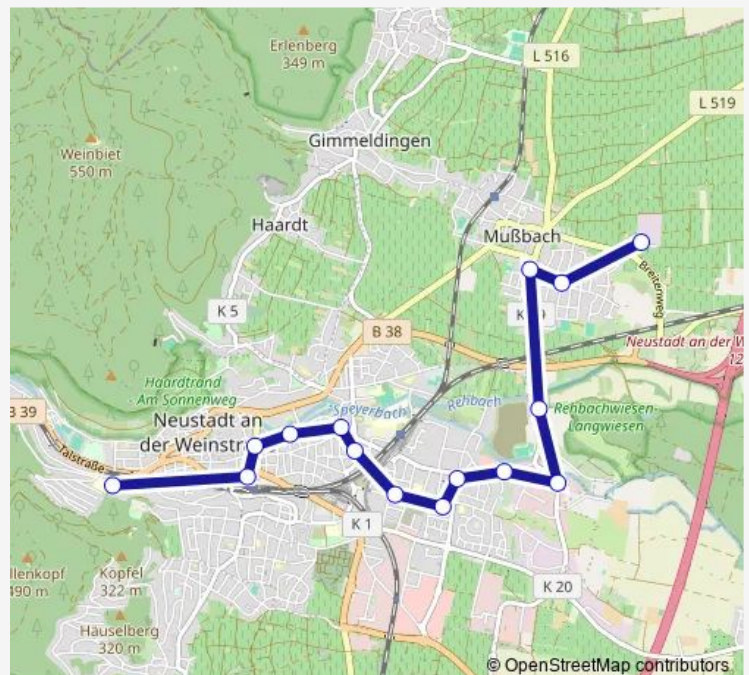

### Route schedule

Neustadt, Hauptbahnhof — Mußbach, Zum Ordenswald

Monday 06:55

Tuesday 06:55

Wednesday 06:55

Thursday 06:55

Friday 06:55

Saturday —

### Route info

Direction: Neustadt, Hauptbahnhof

Stops: 7

Trip Duration: 0 hour 10 min

**Direction**

Neustadt, Leibniz-Gymnasium — Mußbach, Weincampus

15 stops

[Open route schedule](#)

## Route info

Direction: Neustadt, Leibniz-Gymnasium

Stops: 15

Trip Duration: 0 hour 27 min

## Route info

Direction: Neustadt, Hauptbahnhof

Stops: 11

Trip Duration: 0 hour 17 min

514 Bus time schedules and route maps are available in an offline PDF at busmaps.com. Use the busmaps.com website to see live bus times, train schedule or subway schedule, and step-by-step directions for all public transit in Neustadt an der Weinstrasse