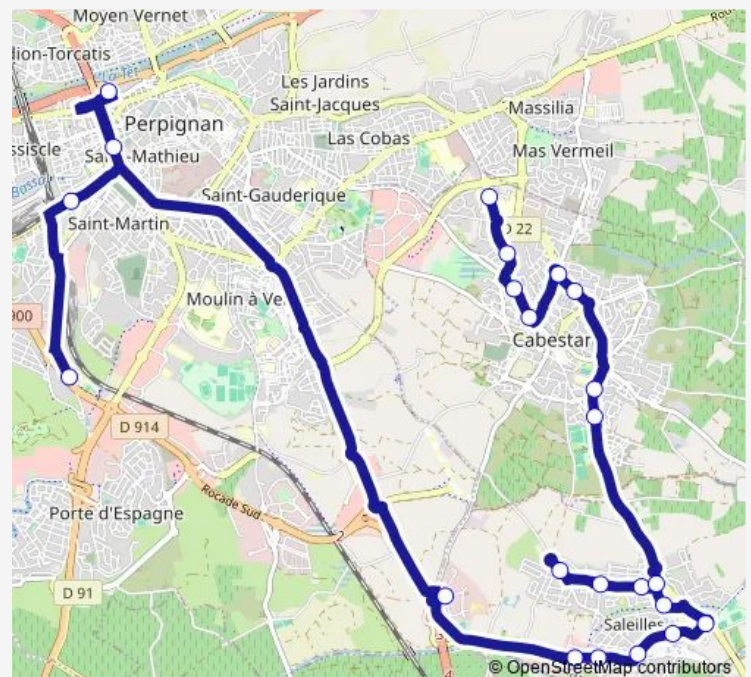

Sud Roussillon

Réart

Canigou

Casenobe

Hôtel de Ville

Eolienne

Fosseille

Crouettes

### Route schedule

Collège Maintenon — Médipole

Monday 15:55-18:00

Tuesday 15:55-18:00

Wednesday —

Thursday 15:55-18:00

Friday 15:55-18:00

Saturday —

### Route info

Direction: Collège Maintenon

Stops: 23

Trip Duration: 1 hour 10 min

514 — Gare Routière - Lycée BON Secours / Marillac

Mas Anglade

Médipole

514 Bus time schedules and route maps are available in an offline PDF at [busmaps.com](https://busmaps.com). Use the [busmaps.com](https://busmaps.com) website to see live bus times, train schedule or subway schedule, and step-by-step directions for all public transit in Perpignan