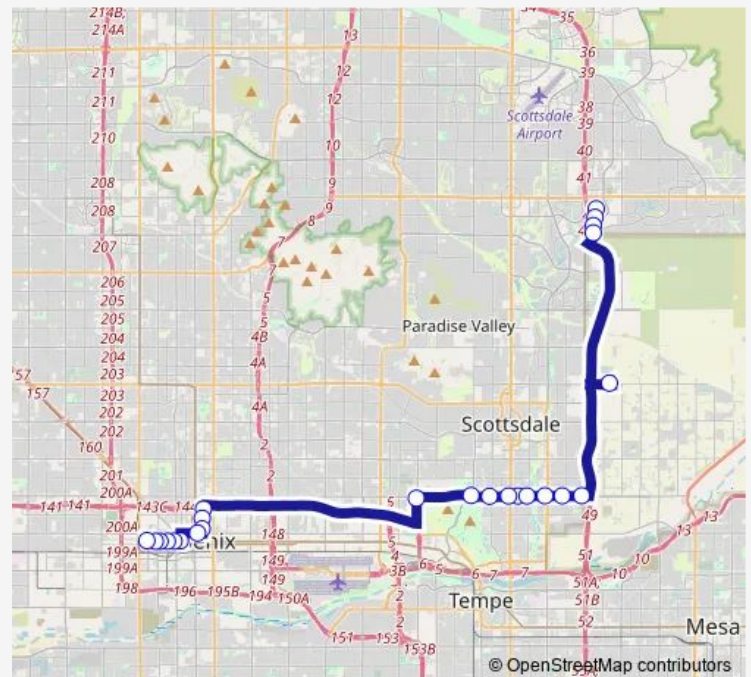

Jefferson St & 15th Av

Jefferson St & 12th Av

Jefferson St & 9th Av

7th Av & Jefferson St

Van Buren St & 1st Av

5th St & Van Buren St

5th St & Fillmore St

3rd St & Roosevelt St

Thursday 16:42

Friday 16:42

Saturday —

Sunday —

Route info

Direction: Jefferson St & 1700 West

Stops: 25

Trip Duration: 0 hour 56 min

■ 514 — Scottsdale Express

90th St & Via Linda

90th St & San Victor Dr

90th St & Mountain View Rd

Mustang Tc

Direction

Mustang Tc — 17th Av & State Capitol

24 stops

17th Av & State Capitol

Route schedule

Mustang Tc — 17th Av & State Capitol

Monday 06:42

Tuesday 06:42

Wednesday 06:42

Thursday 06:42

Friday 06:42