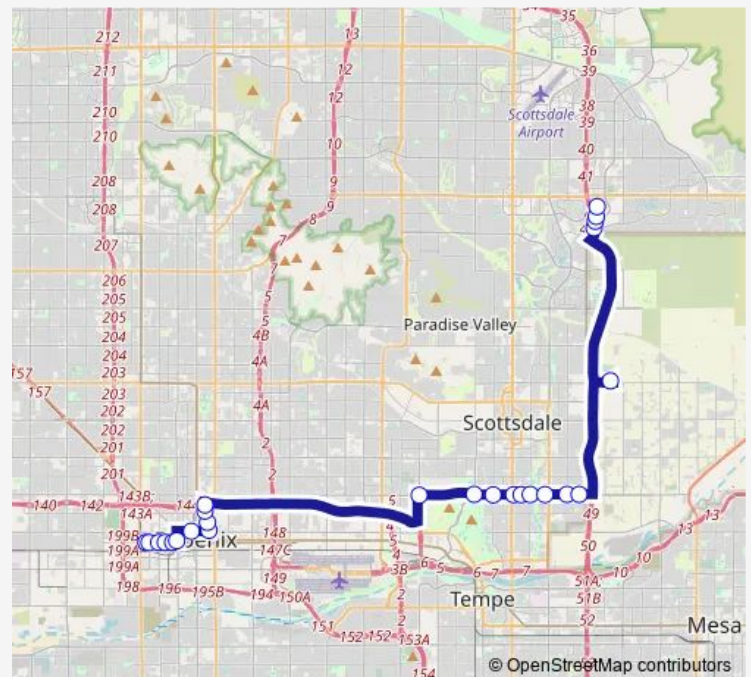

Jefferson St & 15th Av

Jefferson St & 12th Av

Jefferson St & 9th Av

7th Av & Jefferson St

Van Buren St & 1st Av

5th St & Van Buren St

5th St & Fillmore St

3rd St & Roosevelt St

Thursday 16:42

Friday 16:42

Saturday —

Sunday —

Route info

Direction: Jefferson St & 1700 West

Stops: 25

Trip Duration: 0 hour 56 min

■ 514 — Scottsdale Express

90th St & Via Linda

90th St & San Victor Dr

90th St & Mountain View Rd

Mustang Tc

Direction

Mustang Tc — 17th Av & State Capitol

24 stops

17th Av & State Capitol

Route schedule

Mustang Tc — 17th Av & State Capitol

Monday 06:42

Tuesday 06:42

Wednesday 06:42

Thursday 06:42

Friday 06:42