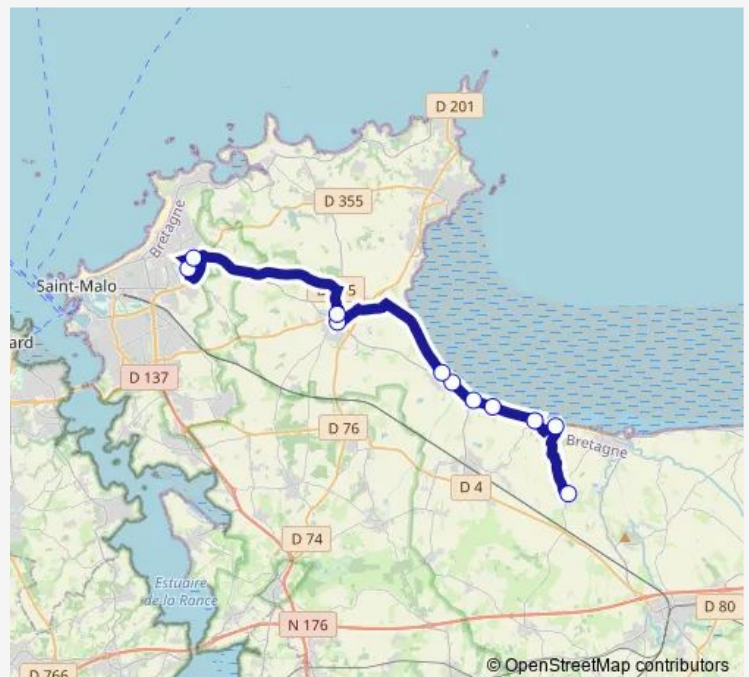

Bus 514 Ligne 514

[Go to website](#)**Direction**

La Croix Kermeur — Iut

11 stops

[Open route schedule](#)

La Croix Kermeur

Hirel Eglise

La Quesmière

Le Bout de la Ville

Vildé la Marine

Saint-Benoît Centre

La Grève

Saint-Méloir Centre

La Main d'Argent

Henri Lemarié

Iut

Route schedule

La Croix Kermeur — Iut

Monday 07:00

Tuesday 07:00

Wednesday 07:00

Thursday 07:00

Friday 07:00

Saturday —

Sunday —

Route info

Direction: La Croix Kermeur

Stops: 11

Trip Duration: 0 hour 33 min

514 — Ligne 514

514 Bus time schedules and route maps are available in an offline PDF at busmaps.com. Use the busmaps.com website to see live bus times, train schedule or subway schedule, and step-by-step directions for all public transit in Saint-Benoit-des-Ondes