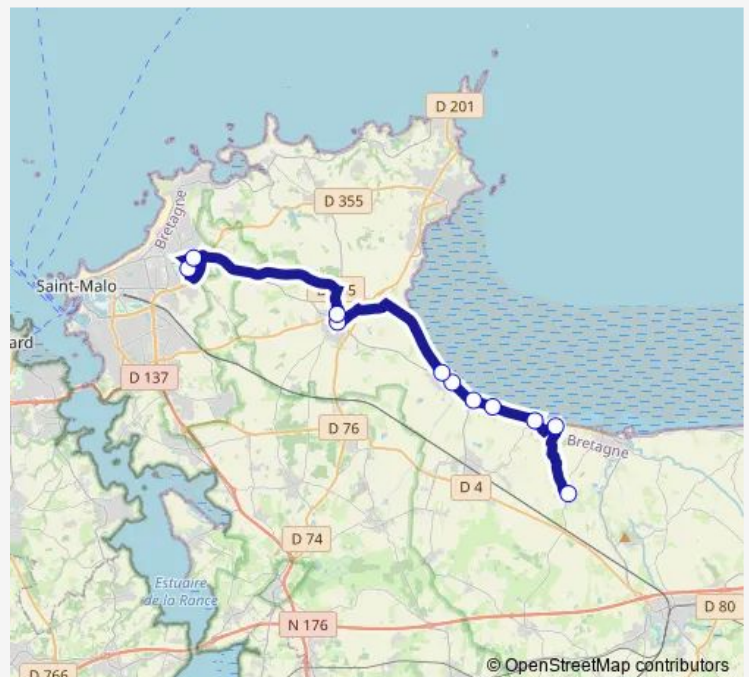

Bus 514 Ligne 514

[Go to website](#)**Direction**

La Croix Kermeur — Iut

11 stops

[Open route schedule](#)

La Croix Kermeur

Hirel Eglise

La Quesmière

Le Bout de la Ville

Vildé la Marine

Saint-Benoît Centre

La Grève

Saint-Méloir Centre

La Main d'Argent

Henri Lemarié

Iut

Route schedule

La Croix Kermeur — Iut

Monday 07:00

Tuesday 07:00

Wednesday 07:00

Thursday 07:00

Friday 07:00

Saturday —

Sunday —

Route info

Direction: La Croix Kermeur

Stops: 11

Trip Duration: 0 hour 33 min

514 — Ligne 514

514 Bus time schedules and route maps are available in an offline PDF at busmaps.com. Use the busmaps.com website to see live bus times, train schedule or subway schedule, and step-by-step directions for all public transit in Saint-Benoit-des-Ondes