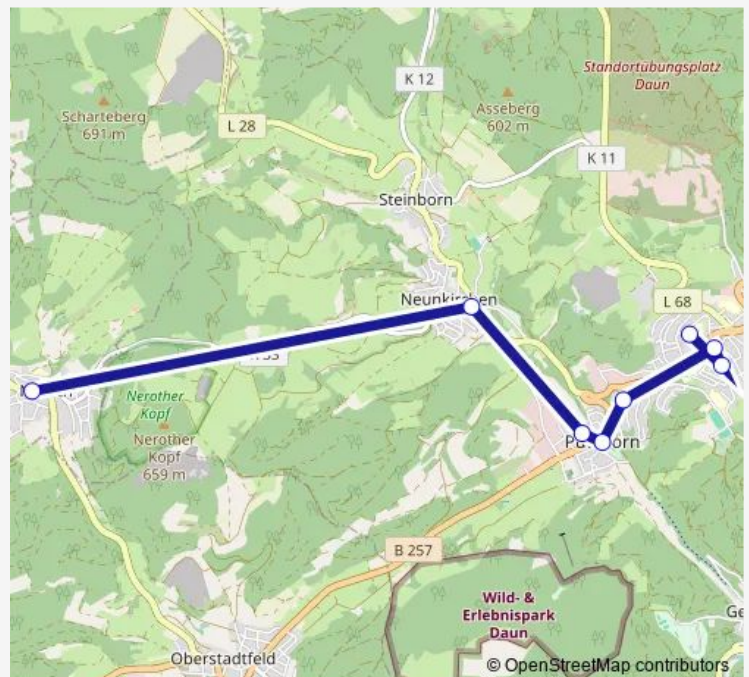

### Route schedule

Daun, Berliner Straße — Neunkirchen, Kita

Monday 12:06

Tuesday 12:06

Wednesday 12:06

Thursday 12:06

Friday 12:06

Saturday —

### Route info

Direction: Daun, Berliner Straße

Stops: 8

Trip Duration: 0 hour 21 min