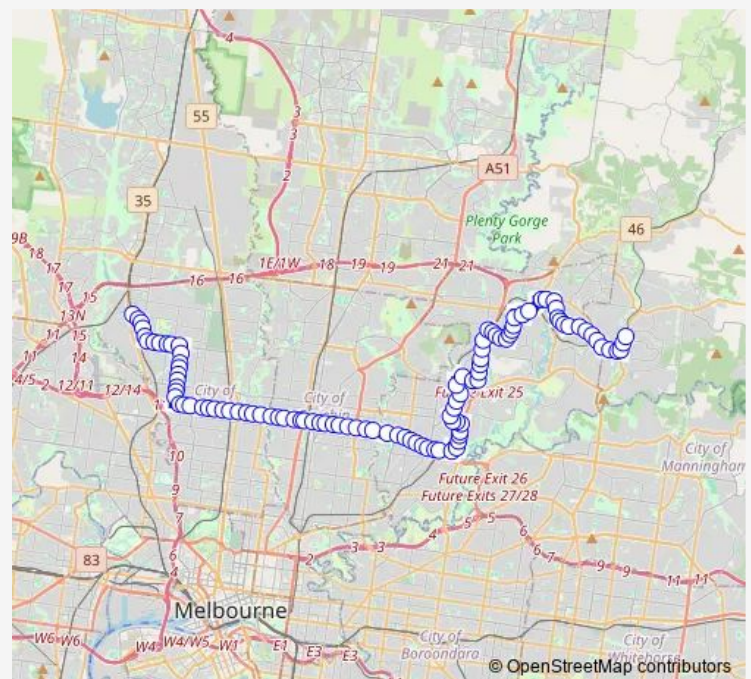

Greensborough Station/Main St (Greensborough)

Greensborough Plaza/Main St (Greensborough)

Church St/Grimshaw St (Greensborough)

Route schedule

Eltham Station/Main Rd (Eltham) — Glenroy Station/Hartington St (Glenroy)

Monday 05:46-21:25

Tuesday 05:46-21:25

Wednesday 05:46-21:25

Thursday 05:46-21:25

Friday 05:46-21:25

Saturday 07:38-20:49

Sunday 07:23-20:40

Route info

Direction: Eltham Station/Main Rd (Eltham)

Stops: 105

Trip Duration: 1 hour 38 min

514 — Eltham - Glenroy

Henry St/Ester St (Greensborough)

Vermont Pde/Mcdowell St (Greensborough)

Medbury Ave/Delta Rd (Greensborough)

Sainsbury Ave/Delta Rd (Greensborough)

Nepean St/Delta Rd (Greensborough)

Delta Rd/Elder St (Watsonia)

Elder Street Reserve/63 Elder St (Watsonia)

Yerrawa Dr/Elder St (Watsonia)

Papua St/Elder St (Watsonia)