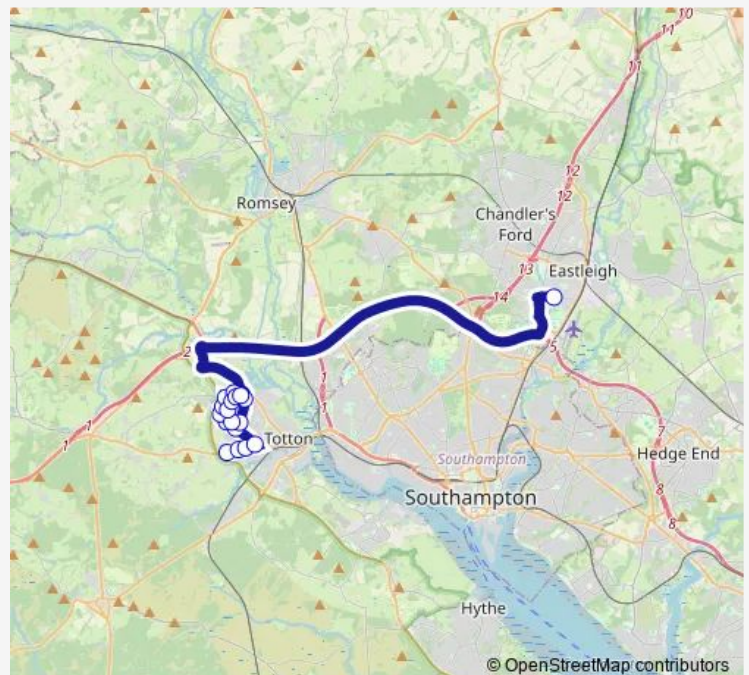

Tudor Close

Richmond Close

Friars Croft

Stocklands

Coppice Road

Barton Peveril College

Route schedule

Crabbs Way — Barton Peveril College

Monday 09:40

Tuesday 07:40

Wednesday 07:40

Thursday 07:40

Friday 07:40

Saturday —

Sunday —

Route info

Direction: Crabbs Way

Stops: 18

Trip Duration: 0 hour 35 min

Direction

Barton Peveril College — Shootash Crossroads

47 stops

[Open route schedule](#)

Barton Peveril College

The Drove

Amey Gardens

Michigan Way

Calmore Service Station

Calmore Corner

Graddidge Way

Hazel Farm Road

Crabbs Way