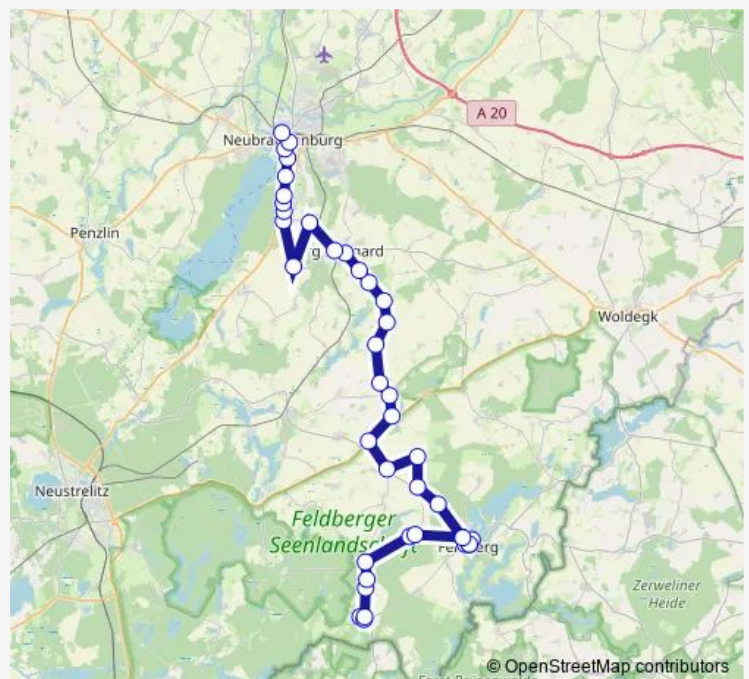

### Route schedule

Neubrandenburg, ZOB (Ea) — Triepkendorf, Raschingstraße

Monday 08:00-16:40

Tuesday 14:05-16:40

Wednesday 08:00-16:40

Thursday 08:00-16:40

Friday 08:00-16:40

Saturday 10:40-16:00

### Route info

Direction: Neubrandenburg, ZOB (Ea)

Stops: 38

Trip Duration: 1 hour 8 min

615

BusMaps

Hohenwippel, Anzweig

Cantnitz, Abzweig