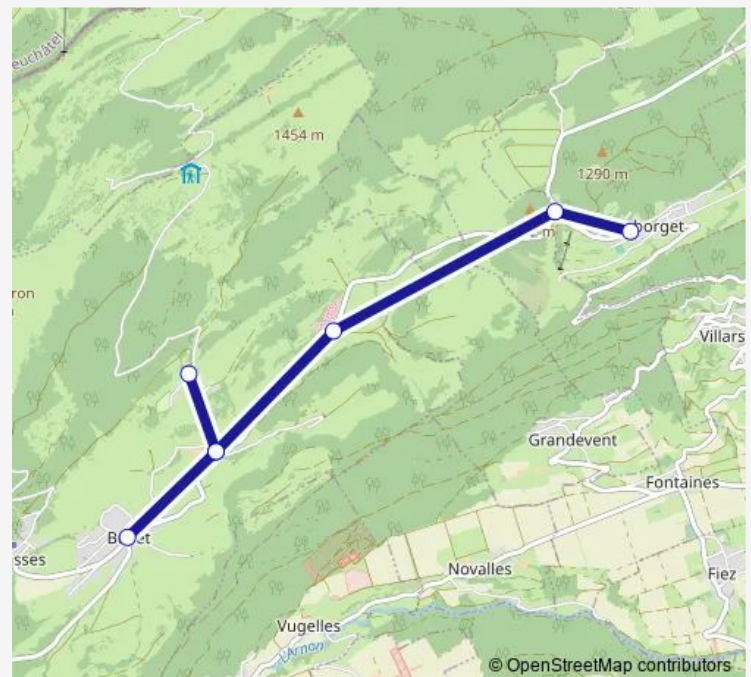

Thursday 12:37-16:11

Friday 12:37-16:11

Saturday —

Sunday —

Route info

Direction: Bullet, village

Stops: 7

Trip Duration: 0 hour 10 min

Direction

Bullet, village — Mauborget, village

7 stops

[Open route schedule](#)

Bullet, village

Bullet, bif. Les Cluds

Bullet, Les Cluds

Bullet, bif. Les Cluds

Route info

Direction: Bullet, village

Stops: 7

Trip Duration: 0 hour 10 min

Direction

Mauborget, village — Bullet, village

7 stops

[Open route schedule](#)

Mauborget, village — Bullet, village

Monday	07:22-13:43
Tuesday	07:22-13:43
Wednesday	07:22-08:19
Thursday	07:22-13:43
Friday	07:22-13:43
Saturday	—
Sunday	—

Route info

Direction: Mauborget, village

Stops: 7