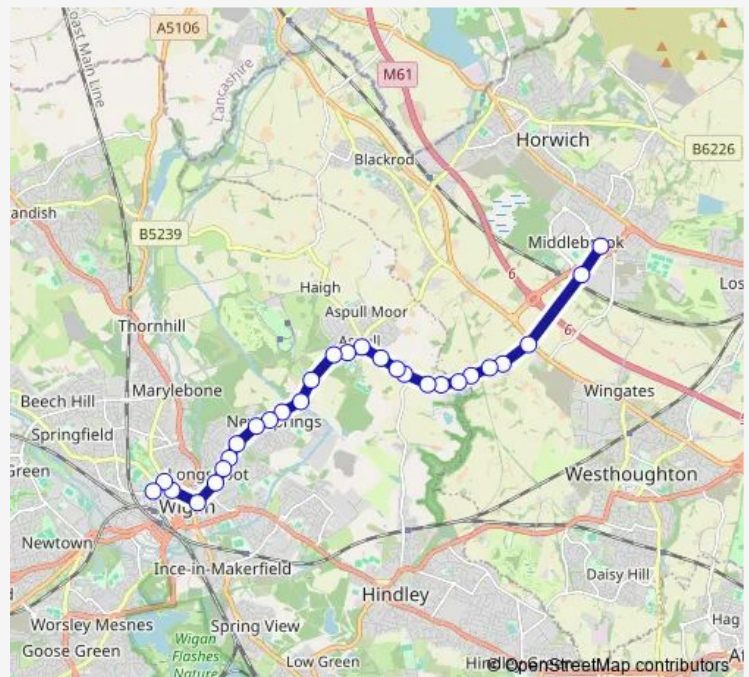

Kirkwood Close

Cheltenham Street

Plantation Gates

Route schedule

Tesco Horwich — Wigan Bus Station

Monday 06:43-19:44

Tuesday 06:43-19:44

Wednesday 06:43-19:44

Thursday 06:43-19:44

Friday 06:43-19:44

Saturday 07:05-19:44

Sunday —

Route info

Direction: Tesco Horwich

Stops: 28

Trip Duration: 0 hour 31 min

615 — Wigan - Middlebrook

Bradshaw Street

Ellis Street

Coop Street

Wellington Street

Grand Arcade

Market Hall

Wigan Bus Station

Direction

Wigan Bus Station — Tesco Horwich

30 stops

[Open route schedule](#)

Wigan Bus Station

Market Hall

Grand Arcade

Wellington Street