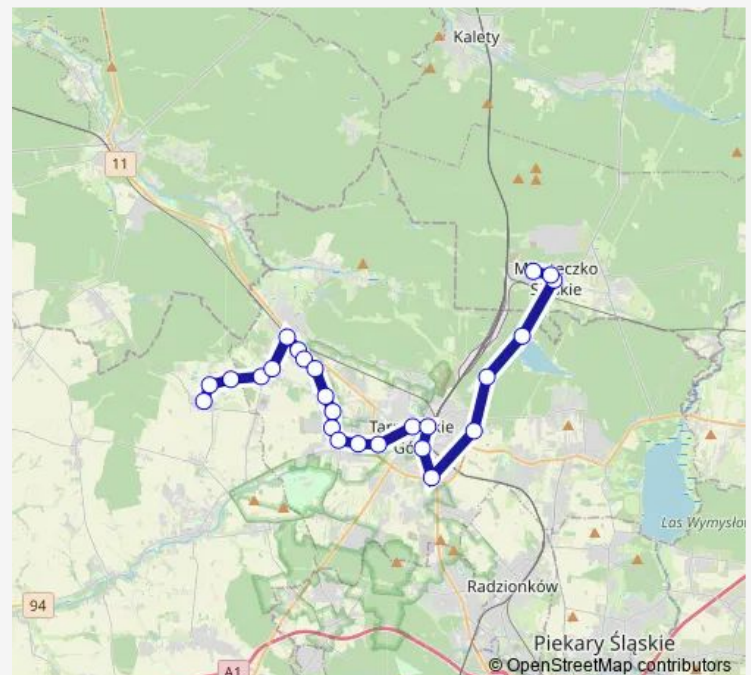

Thursday 06:47

Friday 06:47

Saturday —

Sunday —

Route info

Direction: Miedary Posesja 17

Stops: 25

Trip Duration: 0 hour 51 min