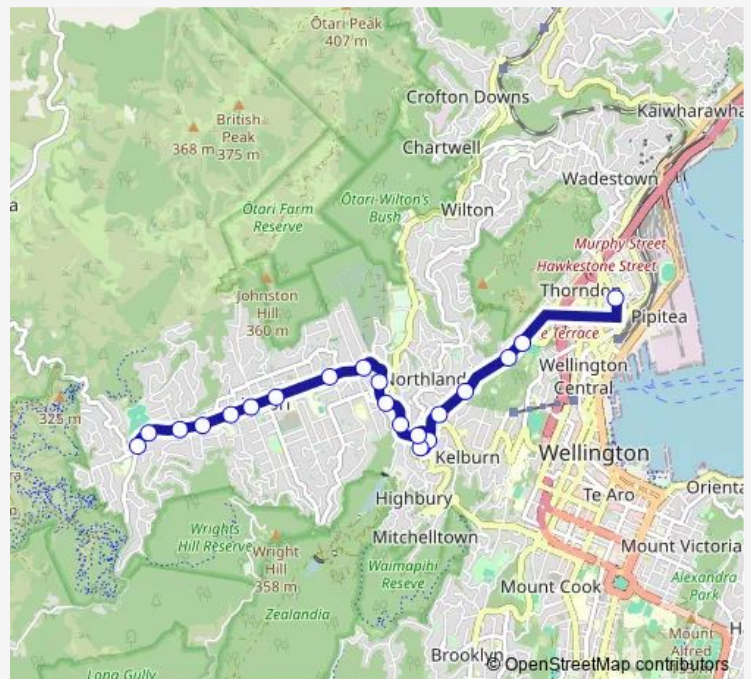

School Bus 615 Wellington Girls' College - Karori

[Go to website](#)

Direction

Murphy Street - Wellington Girls' College — Karori - Karori Road

20 stops

[Open route schedule](#)

Murphy Street - Wellington Girls' College

Tinakori Road opposite St Mary Street

Glenmore Street at Botanic Garden

Glenmore Street (opposite 100)

Glenmore Street (near 147)

Glenmore Street (near 177)

Glenmore Street (near 205)

Karori Tunnel - Stop B

Karori Road at St Teresa's School

Karori Road at Burrows Avenue

Karori Road opposite Tringham Street

Karori Road opposite Karori Park

Karori - Karori Road

Route schedule

Murphy Street - Wellington Girls' College — Karori - Karori Road

Monday	15:25-15:30
Tuesday	15:25-15:30
Wednesday	15:25-15:30
Thursday	15:25-15:30
Friday	15:25-15:30
Saturday	—
Sunday	—

Route info

Direction: Murphy Street - Wellington Girls' College

Stops: 20

Trip Duration: 0 hour 24 min