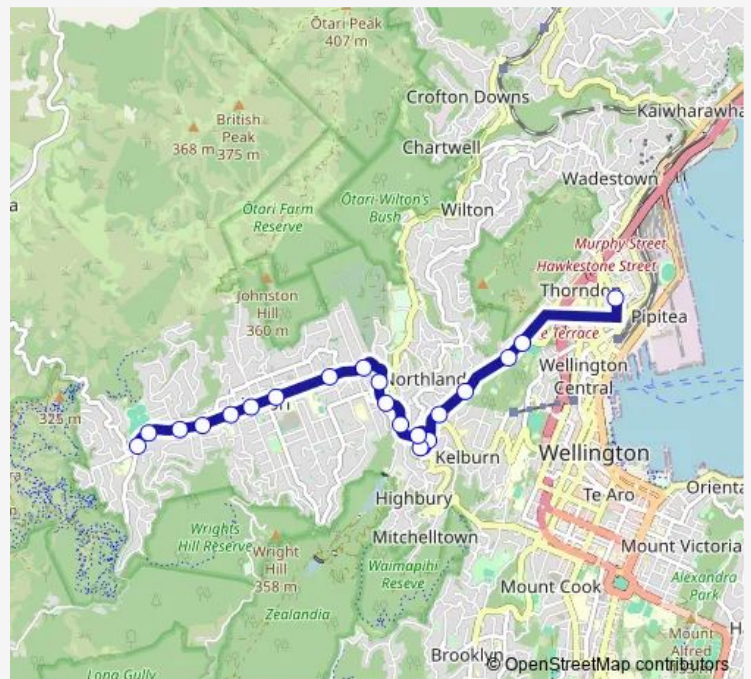

School Bus 615 Wellington Girls' College - Karori

[Go to website](#)

Direction

Murphy Street - Wellington Girls' College — Karori - Karori Road

20 stops

[Open route schedule](#)

Murphy Street - Wellington Girls' College

Tinakori Road opposite St Mary Street

Glenmore Street at Botanic Garden

Glenmore Street (opposite 100)

Glenmore Street (near 147)

Glenmore Street (near 177)

Glenmore Street (near 205)

Karori Tunnel - Stop B

Karori Road at St Teresa's School

Karori Road at Burrows Avenue

Karori Road opposite Tringham Street

Karori Road opposite Karori Park

Karori - Karori Road

Route schedule

Murphy Street - Wellington Girls' College — Karori - Karori Road

Monday	15:25-15:30
Tuesday	15:25-15:30
Wednesday	15:25-15:30
Thursday	15:25-15:30
Friday	15:25-15:30
Saturday	—
Sunday	—

Route info

Direction: Murphy Street - Wellington Girls' College

Stops: 20

Trip Duration: 0 hour 24 min