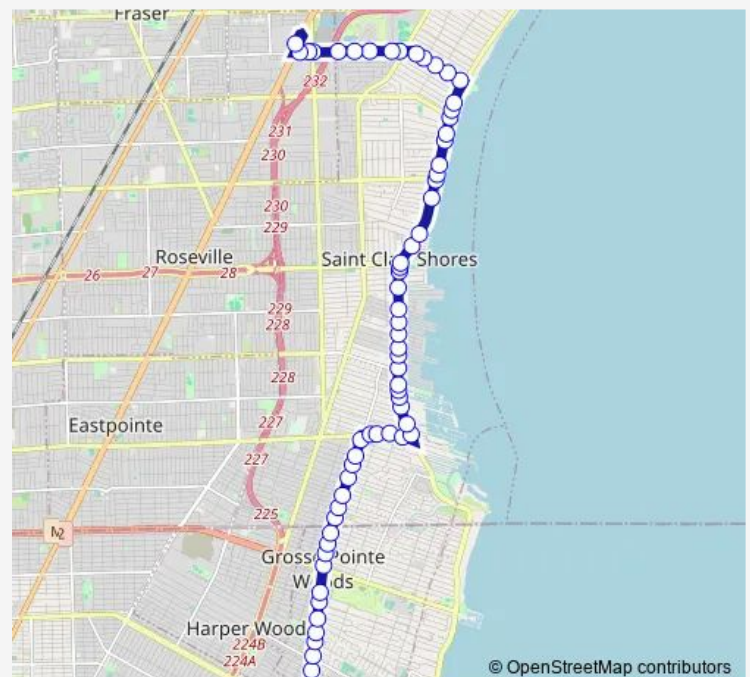

Thursday 05:26-20:26

Friday 05:26-20:26

Saturday —

Sunday —

Route info

Direction: Mack + Moross Ne

Stops: 67

Trip Duration: 0 hour 30 min

615 — Jefferson

© OpenStreetMap contributors
BusMaps

Greater Mack + 9 Mile Rd

9 Mile RD + Krogers

9 Mile RD + Alice

9 Mile RD + Defer

9 Mile RD + ST Clair Villa

Jefferson + 9 Mile Rd

E Jefferson + Ridgeway

E Jefferson + North Shore Dr

E Jefferson + Trombley

Jefferson + X From Kramer

Jefferson + Revere

Jefferson + 10 Mile Rd

Jefferson + Maple

E Jefferson + Statler

E Jefferson + Lakeland

E Jefferson + Bayview

E Jefferson + Sunnydale

E Jefferson + Lavon

E Jefferson + Mylls

E Jefferson + Milner

E Jefferson + 11 Mile Rd

E Jefferson + Worthington