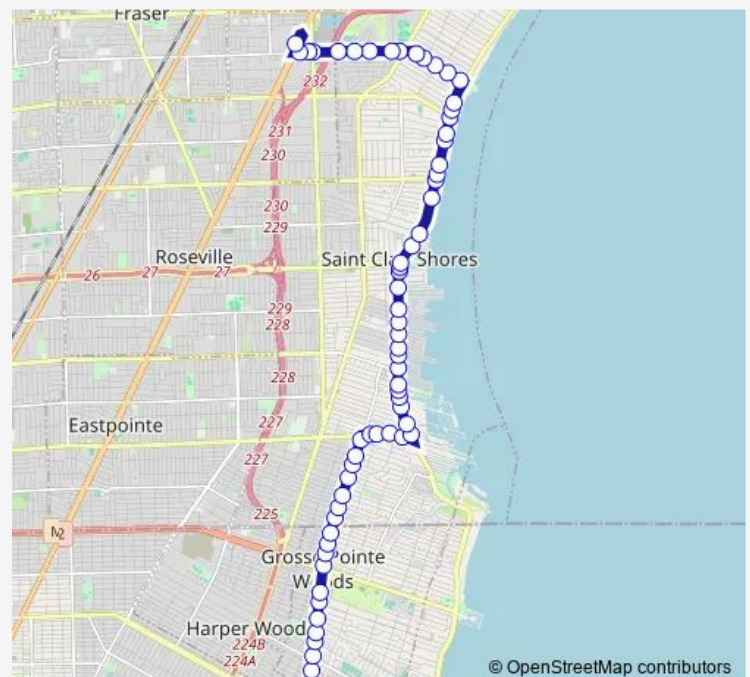

Thursday 05:26-20:26

Friday 05:26-20:26

Saturday —

Sunday —

Route info

Direction: Mack + Moross Ne

Stops: 67

Trip Duration: 0 hour 30 min

615 — Jefferson

© OpenStreetMap contributors
BusMaps

Greater Mack + 9 Mile Rd

9 Mile RD + Krogers

9 Mile RD + Alice

9 Mile RD + Defer

9 Mile RD + ST Clair Villa

Jefferson + 9 Mile Rd

E Jefferson + Ridgeway

E Jefferson + North Shore Dr

E Jefferson + Trombley

Jefferson + X From Kramer

Jefferson + Revere

Jefferson + 10 Mile Rd

Jefferson + Maple

E Jefferson + Statler

E Jefferson + Lakeland

E Jefferson + Bayview

E Jefferson + Sunnydale

E Jefferson + Lavon

E Jefferson + Mylls

E Jefferson + Milner

E Jefferson + 11 Mile Rd

E Jefferson + Worthington