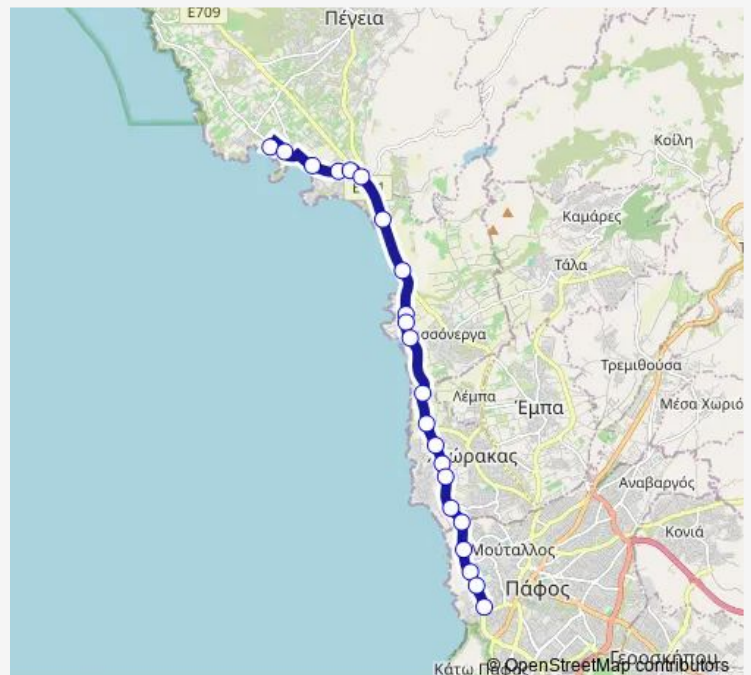

Agiou Georgiou Ave. - Marathonos Ave. 2

Tafoi Ton Vasileon - Pinelopis Delta 2

Venus Beach Hotel 2

Tafoi Ton Vasileon - Morfou

Tombs of the Kings 2

Route schedule

Coral Bay — Tombs of the Kings Bus Station

Monday	07:00-00:30 ⁺¹
Tuesday	07:00-00:30 ⁺¹
Wednesday	07:00-00:30 ⁺¹
Thursday	07:00-00:30 ⁺¹
Friday	07:00-00:30 ⁺¹
Saturday	06:50-00:30 ⁺¹
Sunday	06:50-00:30 ⁺¹

Route info

Direction: Coral Bay

Stops: 22

Trip Duration: 0 hour 30 min

615 — Tombs of the Kings Station - Potima - Coral Bay **BusMaps**

Direction

Tombs of the Kings Bus Station — Coral Bay

25 stops