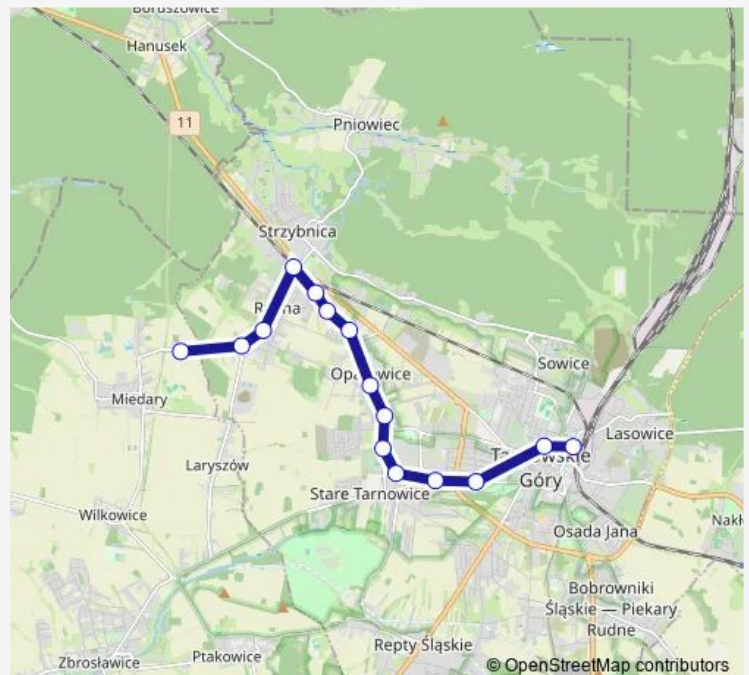

Thursday 21:38

Friday 21:38

Saturday —

Sunday —

Route info

Direction: Miedary Tarnogórska

Stops: 15

Trip Duration: 0 hour 25 min