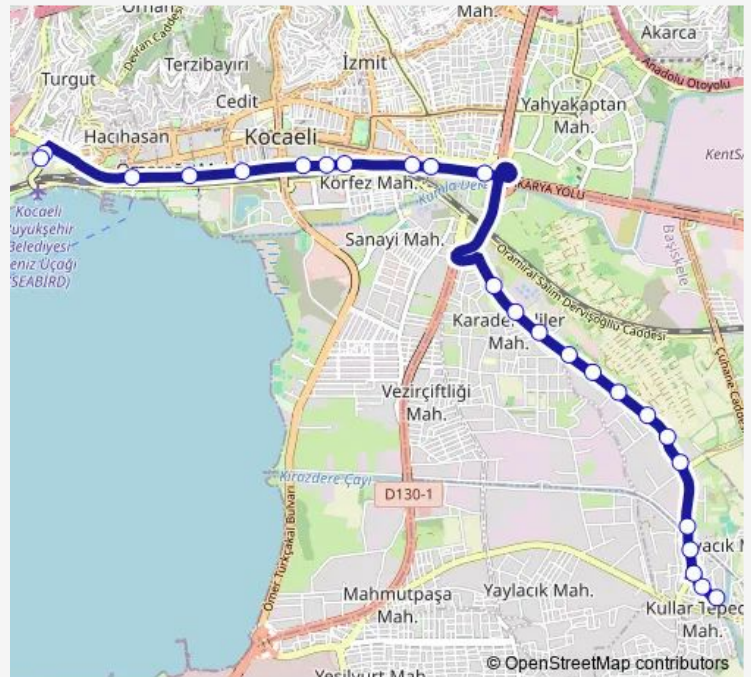

Thursday 07:45-23:00

Friday 07:45-23:00

Saturday 07:25-23:00

Sunday 08:00-23:00

Route info

Direction: Bati Terminali Peronlar

Stops: 38

Trip Duration: 0 hour 27 min