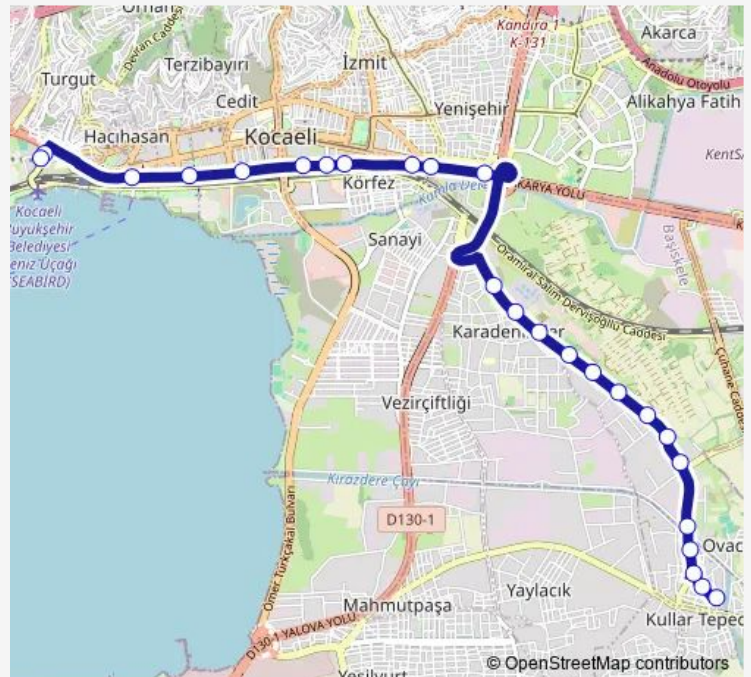

Thursday 07:45-23:00

Friday 07:45-23:00

Saturday 07:25-23:00

Sunday 08:00-23:00

Route info

Direction: Bati Terminali Peronlar

Stops: 38

Trip Duration: 0 hour 27 min