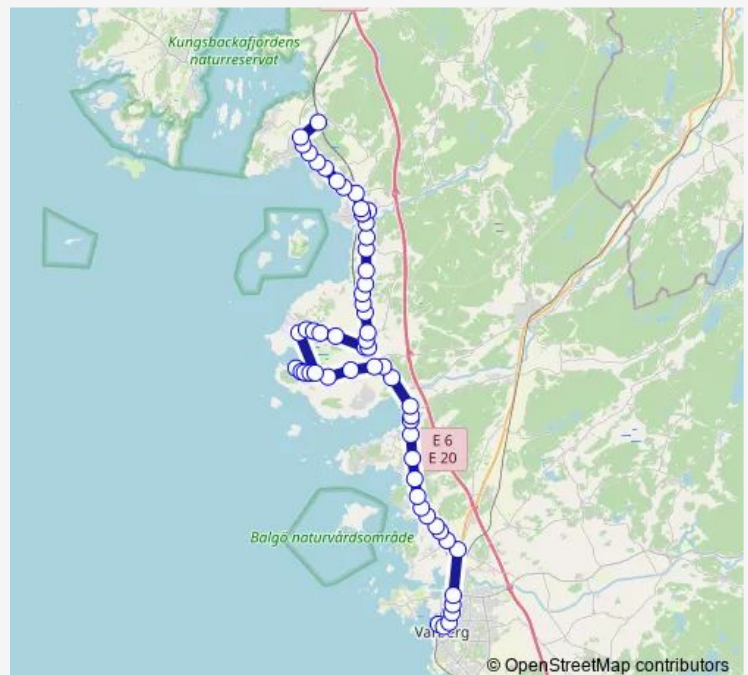

Thursday 05:15-22:14

Friday 00:14-22:14

Saturday 00:14-22:14

Sunday 00:14-22:14

Route info

Direction: Åsa station

Stops: 62

Trip Duration: 1 hour 19 min

615

BusMaps

Väröbacka skola

Väröbacka Backavägen

Väröbacka

Väröbacka Kullers väg

Lingomevägen

Lingome