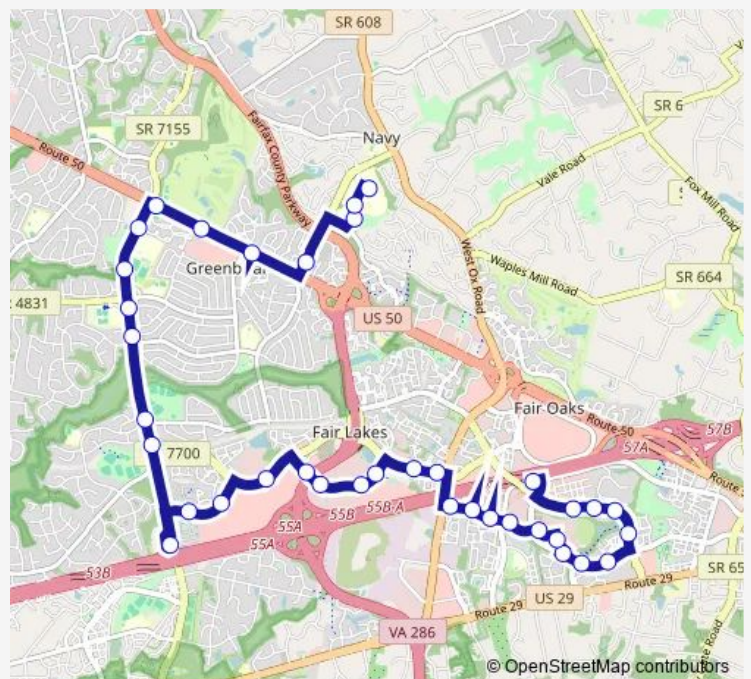

Tuesday 06:41-20:56

Wednesday 06:41-20:56

Thursday 06:41-20:56

Friday 06:41-20:56

Saturday 07:40-21:10

Sunday 07:40-21:10

Route info

Direction: Monument Dr Transit Center Bay A

Stops: 37

Trip Duration: 0 hour 40 min

615 — Monument Dr. -Fair Oaks Hosp

Fair Lakes Blvd @ Sedgestur D

Fair Lakes Blvd @ Great Heron

Stringfellow Road Park and Ride Bay D

Stringfellow RD @ Fair Lakes P

Stringfellow RD @ Melville Ln

Stringfellow RD @ Point Pleasa

Stringfellow RD @ Poplar Tree

Stringfellow RD @ Stream Valle

Stringfellow RD @ Chantilly Hi

LEE Jackson HWY @ Stringfellow

LEE Jackson HWY @ Plaza Ln

LEE Jackson HWY @ Majestic La

Friday 07:31-21:10

Saturday 07:49-21:10

Sunday 07:54-21:10

Route info

Direction: Joseph Siewick DR @ Fair Oaks

Stops: 35

Trip Duration: 0 hour 36 min

Post Forest DR @ Lincoln Lake