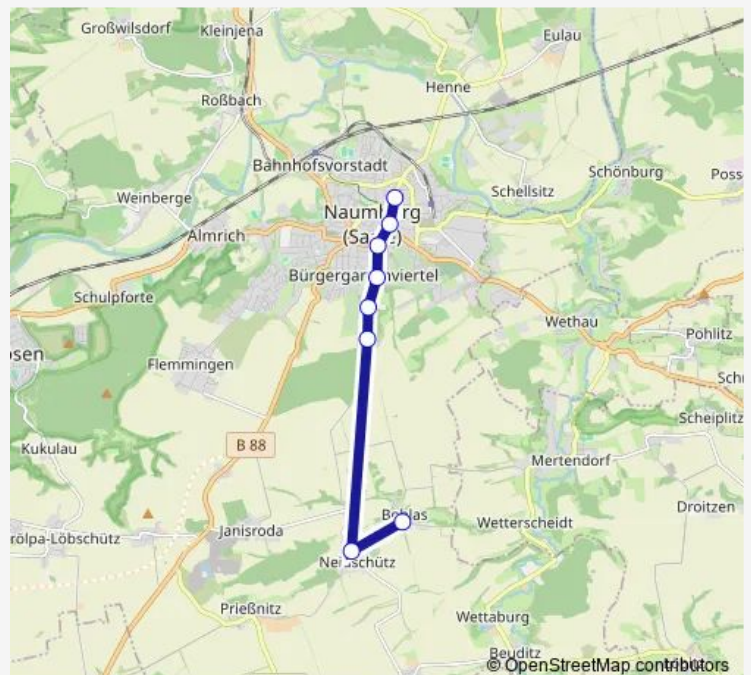

Wednesday —

Thursday —

Friday —

Saturday 08:30-14:30

Sunday 08:30-14:30

Route info

Direction:

Stops: 0

Trip Duration: — min

Direction

undefined — undefined

0 stops

[Open route schedule](#)

Route schedule

undefined — undefined

Monday	—
Tuesday	—
Wednesday	—
Thursday	—
Friday	—
Saturday	11:00
Sunday	11:00