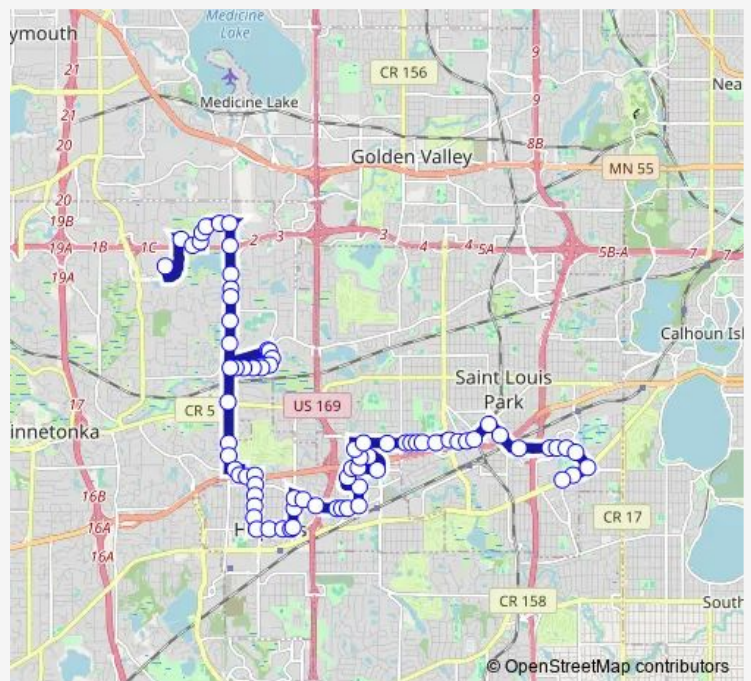

Lake St W & Brownlow Ave

Walker St & Gorham Ave

Walker St & Republic Ave

Walker St & Louisiana Ave

Walker St & 37th St W

Walker St & Pennsylvania Ave

Walker St & Quebec Ave

Walker St & Rhode Island Ave

Walker St & Sumter Ave

### Route schedule

Excelsior Blvd & Quentin Ave — Ridgedale Mall & East Entrance

Monday 07:51-18:51

Tuesday 07:51-18:51

Wednesday 07:51-18:51

Thursday 07:51-18:51

Friday 07:51-18:51

Saturday 07:52-18:52

### Route info

Direction: Excelsior Blvd & Quentin Ave

Stops: 76

Trip Duration: 0 hour 51 min

615

36th St W & Virginia Ave / Wyoming Ave

36th St W & Aquila Ave

Boone Ave & Aldi