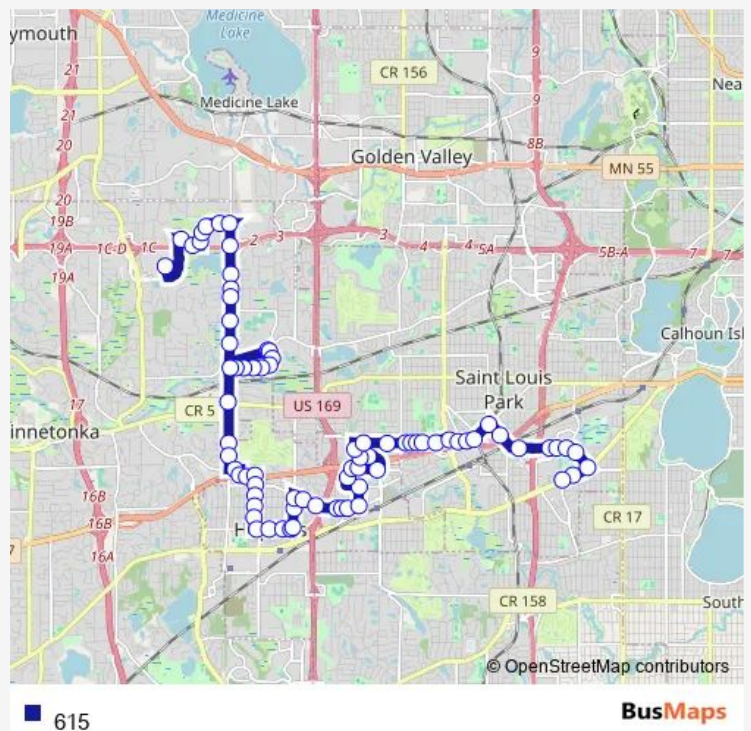

Lake St W & Brownlow Ave

Walker St & Gorham Ave

Walker St & Republic Ave

Walker St & Louisiana Ave

Walker St & 37th St W

Walker St & Pennsylvania Ave

Walker St & Quebec Ave

Walker St & Rhode Island Ave

Walker St & Sumter Ave

### Route schedule

Excelsior Blvd & Quentin Ave — Ridgedale Mall & East Entrance

Monday 07:51-18:51

Tuesday 07:51-18:52

Wednesday 07:51-18:51

Thursday 07:51-18:51

Friday 07:51-18:51

Saturday 07:52-18:52

### Route info

Direction: Excelsior Blvd & Quentin Ave

Stops: 76

Trip Duration: 0 hour 51 min

36th St W & Virginia Ave / Wyoming Ave

36th St W & Aquila Ave

Boone Ave & 36th St W

37th St W & Aquila Ave S