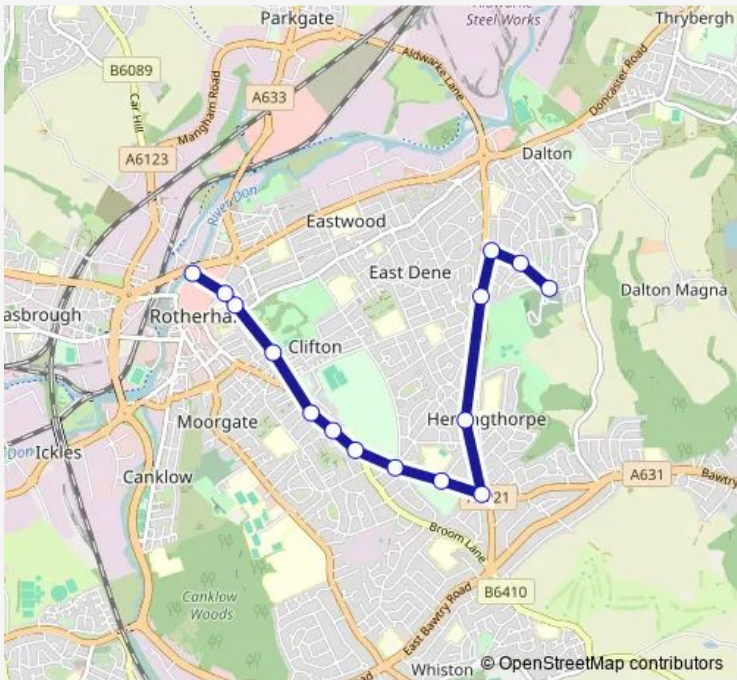

Bus 615 East Herringthorpe - Rotherham

[Go to website](#)

Direction
 Ridgeway/Laudsdale Road — Rotherham Interchange/B9
 15 stops
[Open route schedule](#)

- Ridgeway/Laudsdale Road
- Ridgeway/Farnworth Road
- Ridgeway/Herringthorpe Valley Road
- Herringthorpe Valley Road/The Lanes
- Herringthorpe Valley Road/Herringthorpe Close
- Wickersley Road/Herringthorpe Valley Road
- Wickersley Road/Herringthorpe Avenue
- Wickersley Road/Broom Avenue
- Broom Lane/Broom Road
- Broom Road/Broom Crescent
- Broom Road/Fraser Road
- Clifton Lane/Parkfield Road
- Wharnccliffe Street/Percy Street
- Wharnccliffe Street/Eastwood Lane
- Rotherham Interchange/B9

Route schedule
 Ridgeway/Laudsdale Road — Rotherham Interchange/B9

Monday	15:05
Tuesday	15:05
Wednesday	15:05
Thursday	15:05
Friday	15:05
Saturday	—
Sunday	—

Route info
 Direction: Ridgeway/Laudsdale Road
 Stops: 15
 Trip Duration: 0 hour 25 min

615 — East Herringthorpe - Rotherham **BusMaps**

615 Bus time schedules and route maps are available in an offline PDF at busmaps.com. Use the busmaps.com website to see live bus times, train schedule or subway schedule, and step-by-step directions for all public transit in Rotherham

The schedule is provided in the local timezone. Times with "(+1)" indicate departures on the next day.

PDF file created on 2025-01-16

2024 BusMaps.com - All Rights Reserved