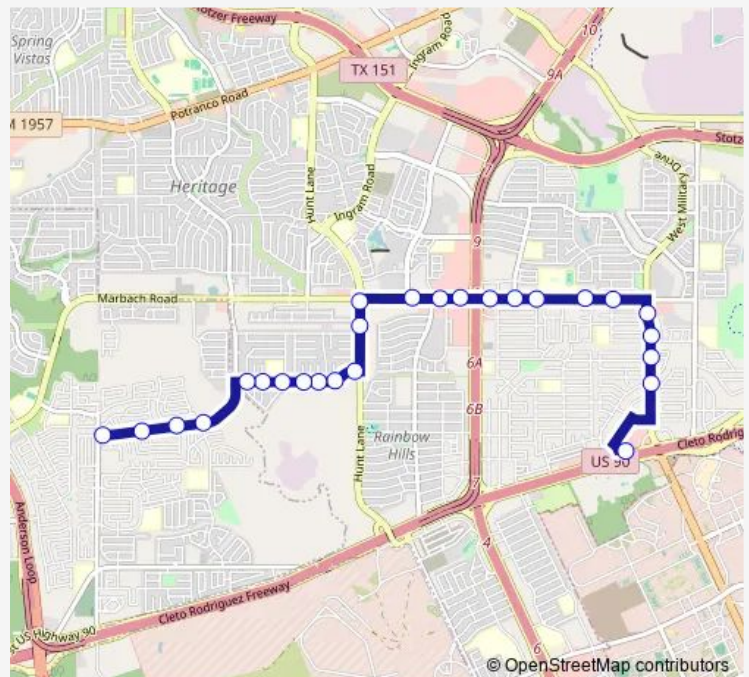

Marbach IN Front OF HEB Plus

Marbach IN Front OF 8231 (H.E.B.)

Marbach & Cable Ranch Rd.

HUNT LANE & MARBACH

Hunt Lane Opposite Sub. Power Plant

Adams Hill Blvd. & Wilson'S Creek

Adams Hill Blvd. & Seven Pines

Wednesday 05:25-23:03

Thursday 05:25-23:03

Friday 05:25-23:03

Saturday 05:25-23:03

Sunday 06:25-23:03

Route info

Direction: KEL-LAC Transit Center

Stops: 26

Trip Duration: 0 hour 22 min

615 — Kel-Lac / Heritage Park

Adams Hill Blvd. & Farmsville

Raven Field Opposite Quiet Plain

Raven Field Opposite Fisher Field

Raven Field Opposite Diamond Field

Raven Field & PUE Rd.

Direction: Raven Field & PUE Rd.

Stops: 40

Trip Duration: 0 hour 22 min

Marbach & Loop 410 S Access Rd.

Marbach & Harness

Marbach Opposite Meadow Way

Marbach & Wrangler

Marbach IN Front OF 7624