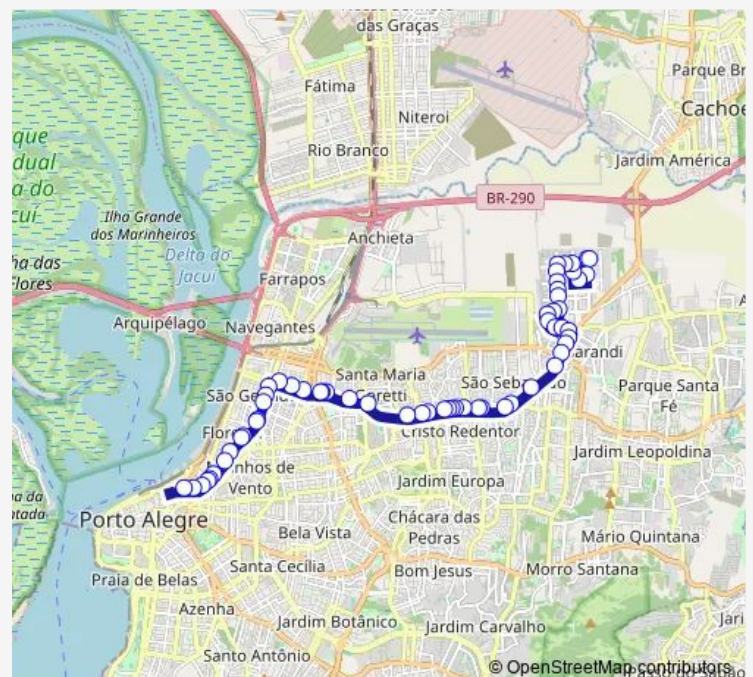

Bus 615 Sarandi

[Go to website](#)

Direction

Julio DE Castilhos NN 341 — Souza Melo 913

61 stops

[Open route schedule](#)

Julio DE Castilhos NN 341

CEL Vicente 220 Igreja Universal

CEL Vicente

Farrapos 285

Farrapos AL 507

Farrapos 637

Farrapos DF 700

Farrapos AL 827

Farrapos 1215

Farrapos 1811

Farrapos 2181

Farrapos 2377

Farrapos 2643

Farrapos 2955

Brasil 1127

Benjamin Constant SOB Viaduto Jose Eduardo Utzig

Benjamin Constant Embaixo DO Viaduto

Benjamin Constant DF 106

Assis Brasil 95 Prox. Colégio João Paulo I/Herval

Assis Brasil DF 465

Assis Brasil 545

Route schedule

Julio DE Castilhos NN 341 — Souza Melo 913

Monday 05:05-22:05

Tuesday 05:05-22:05

Wednesday 05:05-22:05

Thursday 05:05-22:05

Friday 05:05-22:05

Saturday 04:55-23:55

Sunday —

Route info

Direction: Julio DE Castilhos NN 341

Stops: 61

Trip Duration: 0 hour 45 min

615 — Sarandi