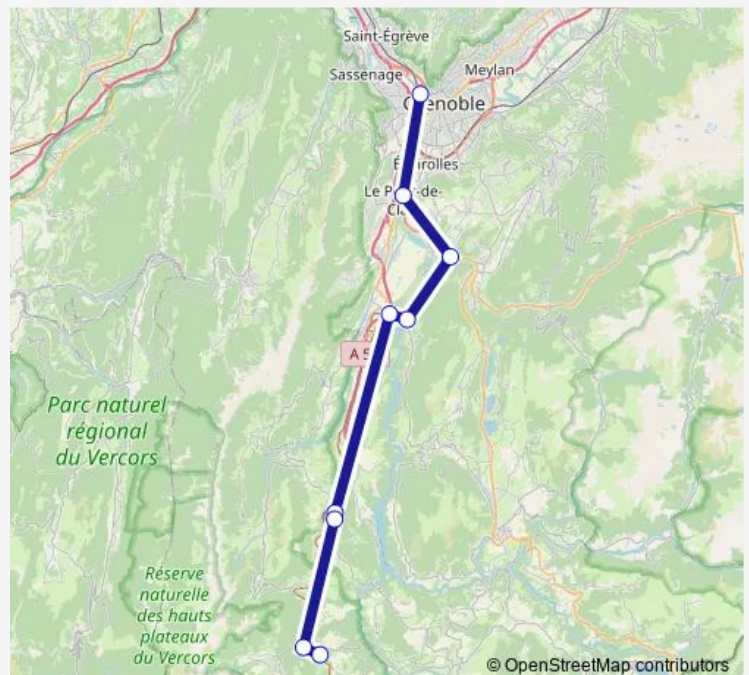

Route info

Direction: Grenoble-Gare-Routière

Stops: 9

Trip Duration: 1 hour 22 min

■ P25

BusMaps

Direction

Clelles-Mairie — Grenoble-Gare-Routière

Tuesday 14:00-20:30

Wednesday 14:00-20:30

Thursday 14:00-20:30

Friday —

Saturday —

Sunday 19:27-20:30

Route info

Direction: Grenoble-Gare-Routière