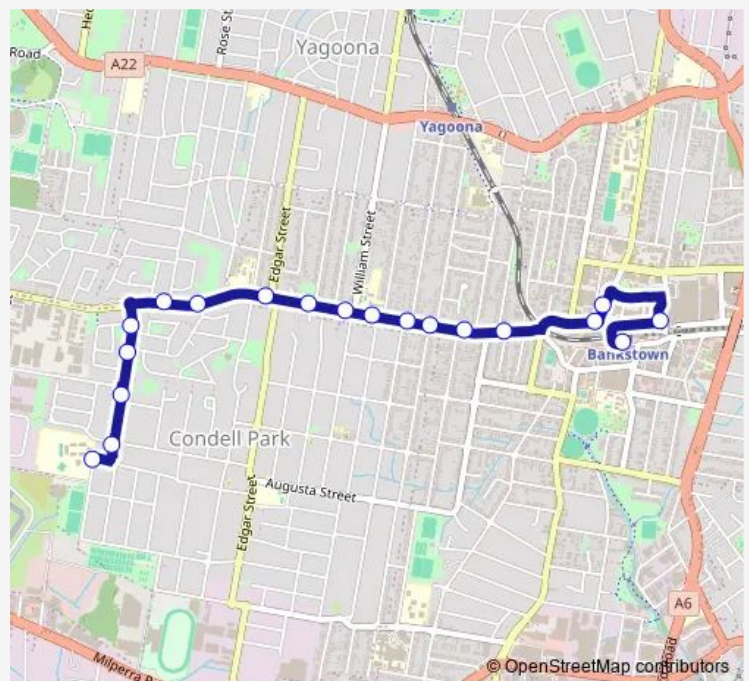

Bankstown Central, Link Rd, Stand A

Bankstown Station, Stand C

Route schedule

Condell Park High School, Third Av — Bankstown Station, Stand C

Monday 14:25

Tuesday 14:35

Wednesday 14:55

Thursday 14:55

Friday 14:55

Saturday —

Sunday —

Route info

Direction: Condell Park High School, Third Av

Stops: 19

Trip Duration: 0 hour 12 min

S517 — Condell Park High School to Bankstown