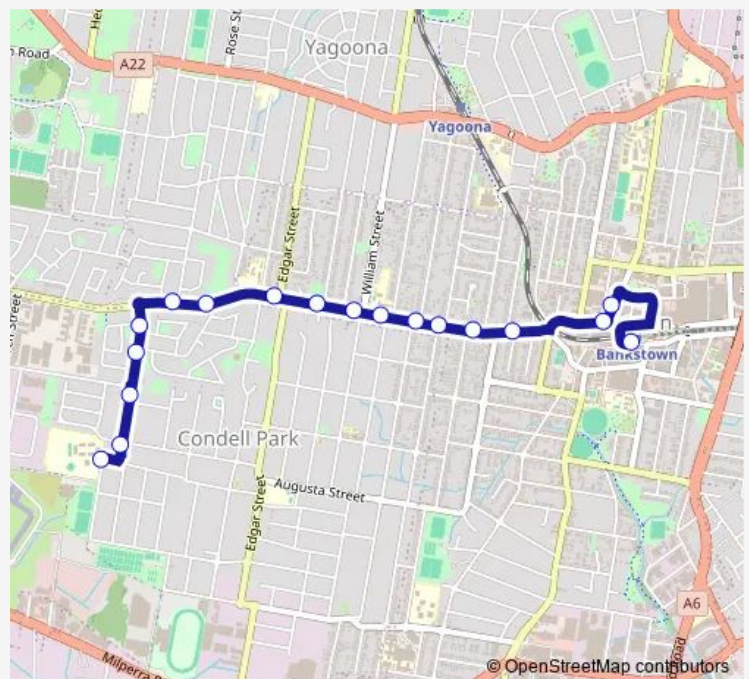

Marion St Opp William St

Marion St Opp Hunter St

Marion St At Highland Av

Marion St Opp Clarence St

Marion St Opp Pringle Av

Marion St Opp Egan St

Marion St At Chapel Rd

Chapel Rd Opp Bankstown Court House

Bankstown Station, Stand C

Route schedule

Condell Park High School, Third Av — Bankstown Station, Stand C

Monday	14:25
Tuesday	14:35
Wednesday	14:55
Thursday	14:55
Friday	14:55
Saturday	—
Sunday	—

Route info

Direction: Condell Park High School, Third Av

Stops: 18

Trip Duration: 0 hour 12 min

S517 — Condell Park HS to Bankstown Station

S517 School Bus time schedules and route maps are available in an offline PDF at [busmaps.com](https://busmaps.com). Use the [busmaps.com](https://busmaps.com) website to see live bus times, train schedule or subway schedule, and step-by-step directions for all public transit in Liverpool