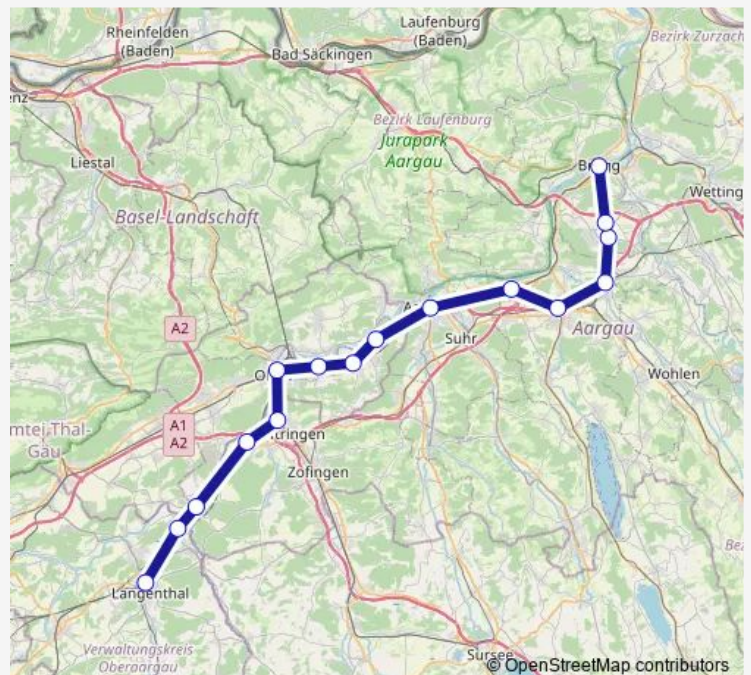

### Route schedule

Langenthal — Brugg Ag

Monday 07:44-13:44

Tuesday 07:44-13:44

Wednesday 07:44-13:44

Thursday 07:44-13:44

Friday 07:44-13:44

Saturday 06:44-21:44

### Route info

Direction: Langenthal

Stops: 16

Trip Duration: 1 hour 0 min