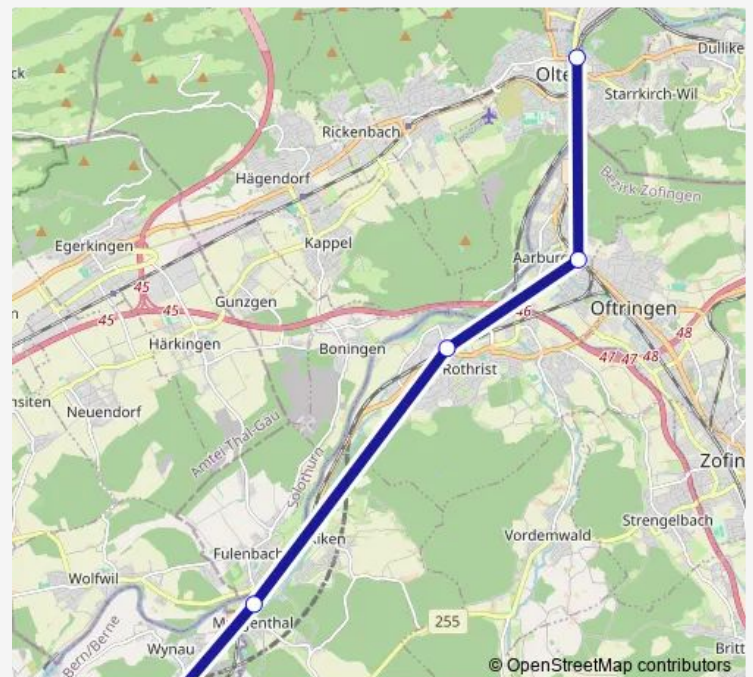

Suburban Railway S23

[Go to website](#)

Direction

Roggwil-Wynau — Olten

5 stops

[Open route schedule](#)

Roggwil-Wynau

Murgenthal

Rothrist

Aarburg-Oftringen

Olten

Route schedule

Roggwil-Wynau — Olten

Monday	—
Tuesday	—
Wednesday	—
Thursday	—
Friday	—
Saturday	24:09 ⁺¹
Sunday	00:09-00:09 ⁺¹

Route info

Direction: Roggwil-Wynau

Stops: 5

Trip Duration: 0 hour 15 min

■ S23

Direction

Roggwil-Wynau — Olten

5 stops

[Open route schedule](#)

Roggwil-Wynau

Wednesday —

Thursday —

Friday —

Saturday —

Sunday —

Route info

Direction: Roggwil-Wynau

Stops: 5