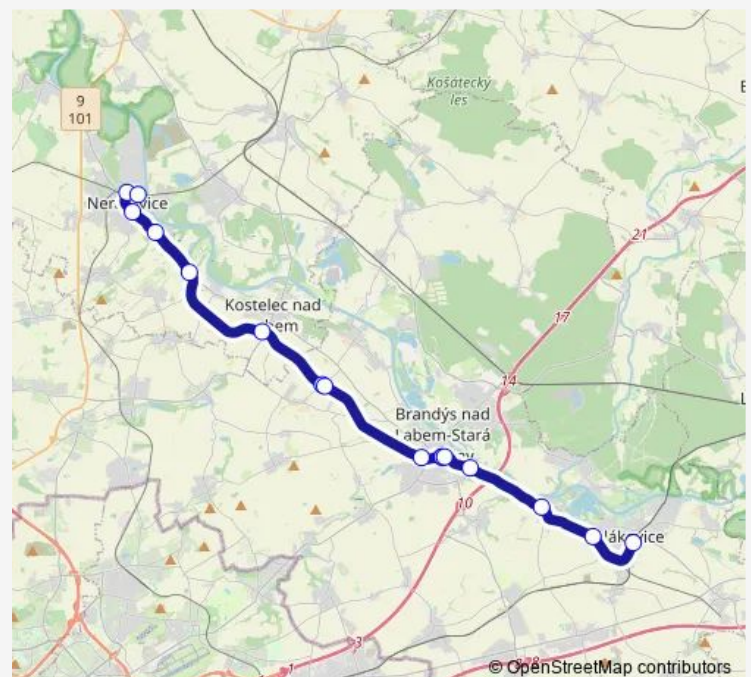

Rail S23 Čelákovice - Brandýs nad Labem - Neratovice

[Go to website](#)

Direction

Čelákovice — Neratovice

16 stops

[Open route schedule](#)

Čelákovice

Čelákovice zast.

Kostelec nad Labem

Jiřice

Lobkovice

Neratovice město

Neratovice výh.č.104

Neratovice

Route schedule

Čelákovice — Neratovice

Monday 04:27-23:48

Tuesday 04:27-23:48

Wednesday 04:27-23:48

Thursday 04:27-23:48

Friday 04:27-23:48

Saturday 05:00-23:48

Sunday 05:00-23:48

Route info

Direction: Čelákovice

Stops: 16

Trip Duration: 0 hour 49 min

■ S23 — Čelákovice - Brandýs nad Labem - Neratovice

Direction

Neratovice — Čelákovice

16 stops

[Open route schedule](#)