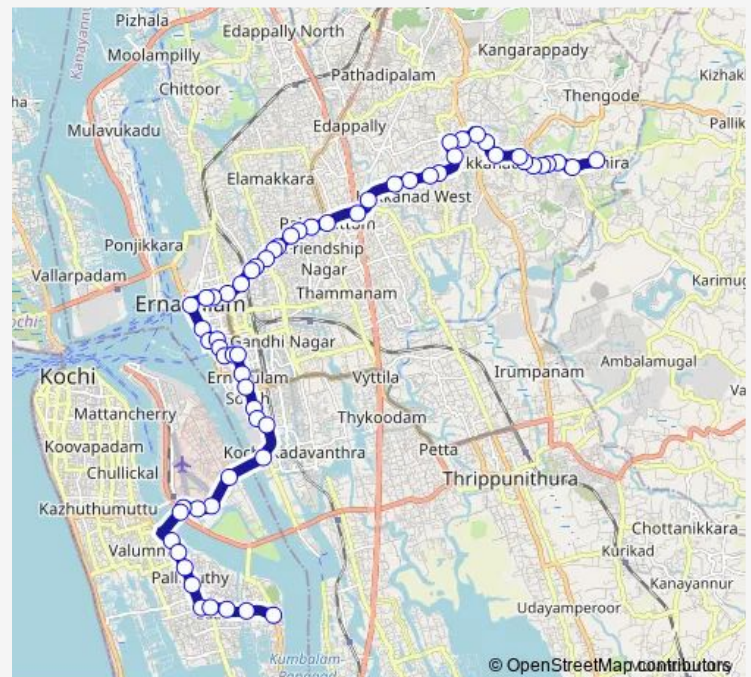

Padivattom

Pipeline Junction

Palarivattom

Route schedule

Edachira Junction — Pambayi Moola

Monday 06:00

Tuesday 06:00

Wednesday 06:00

Thursday 06:00

Friday 06:00

Saturday 06:00

Sunday 06:00

Route info

Direction: Edachira Junction

Stops: 61

Trip Duration: 1 hour 14 min