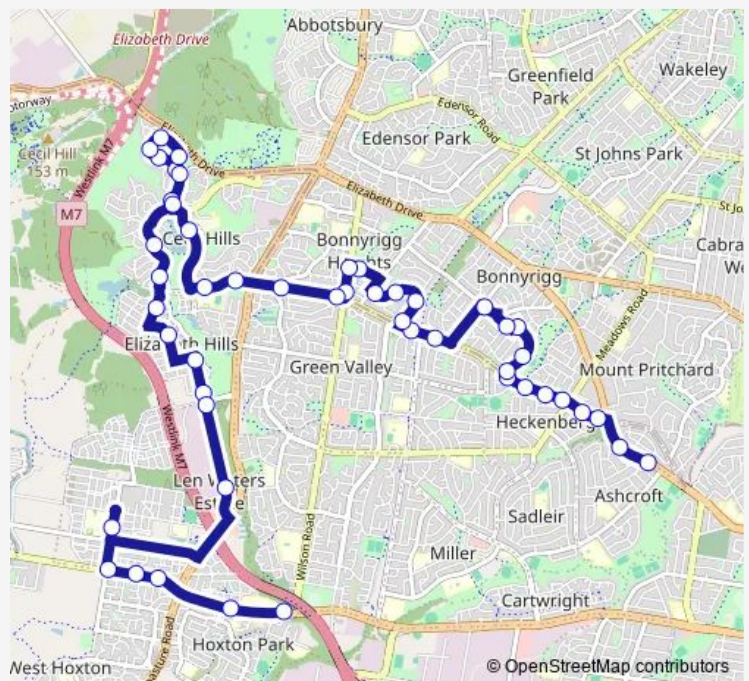

Elizabeth Dr After Maxwells Av

Elizabeth Dr After Marum St

North Liverpool Rd After Elizabeth Dr

12 North Liverpool Rd

North Liverpool Rd After South Liverpool Rd

North Liverpool Rd Opp Belvedere St

North Liverpool Rd Opp Horton St

Marriott Rd At Greer St

Delgarno Rd Opp Childers St

Delgarno Rd Opp Chaffey Park

Delgarno Rd At Perkins Pl

Dowland St At Handel St

Route schedule

Elizabeth Dr After Maxwells Av — Good Samaritan College, Hoxton Park Rd

Monday	07:05
Tuesday	07:05
Wednesday	07:05
Thursday	07:05
Friday	07:05
Saturday	—
Sunday	—

Route info

Direction: Elizabeth Dr After Maxwells Av

Stops: 49

Trip Duration: 0 hour 50 min

9314 — Ashcroft to Good Samaritan Catholic College via Cecil Hills **BusMaps**

Wilson Rd At Dowland St

Wilson Rd Before North Liverpool Rd

North Liverpool Rd After Wilson Rd

North Liverpool Rd Opp Purley Cl

Frederick Rd After Gabriella Av

Frederick Rd Before Spencer Rd

Spencer Rd At Leopold Pl