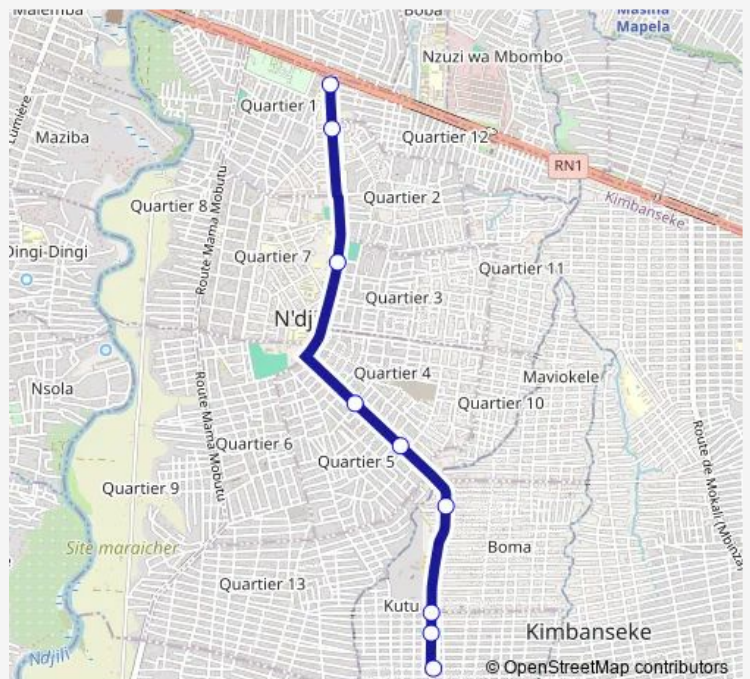

### Route schedule

unknown — unknown

Monday 18:03

Tuesday 18:03

Wednesday 18:03

Thursday 18:03

Friday 18:03

Saturday —

### Route info

Direction: unknown

Stops: 10

Trip Duration: 0 hour 23 min

■ Ndijili st Therese\_ TO \_ Kimbaseke

**Direction**

unknown — unknown

8 stops

Route schedule

unknown — unknown

Monday 18:31

---

Tuesday 18:31

---

Wednesday 18:31

---

Thursday 18:31

---

Friday 18:31

---

Saturday —

---

Sunday —

Route info